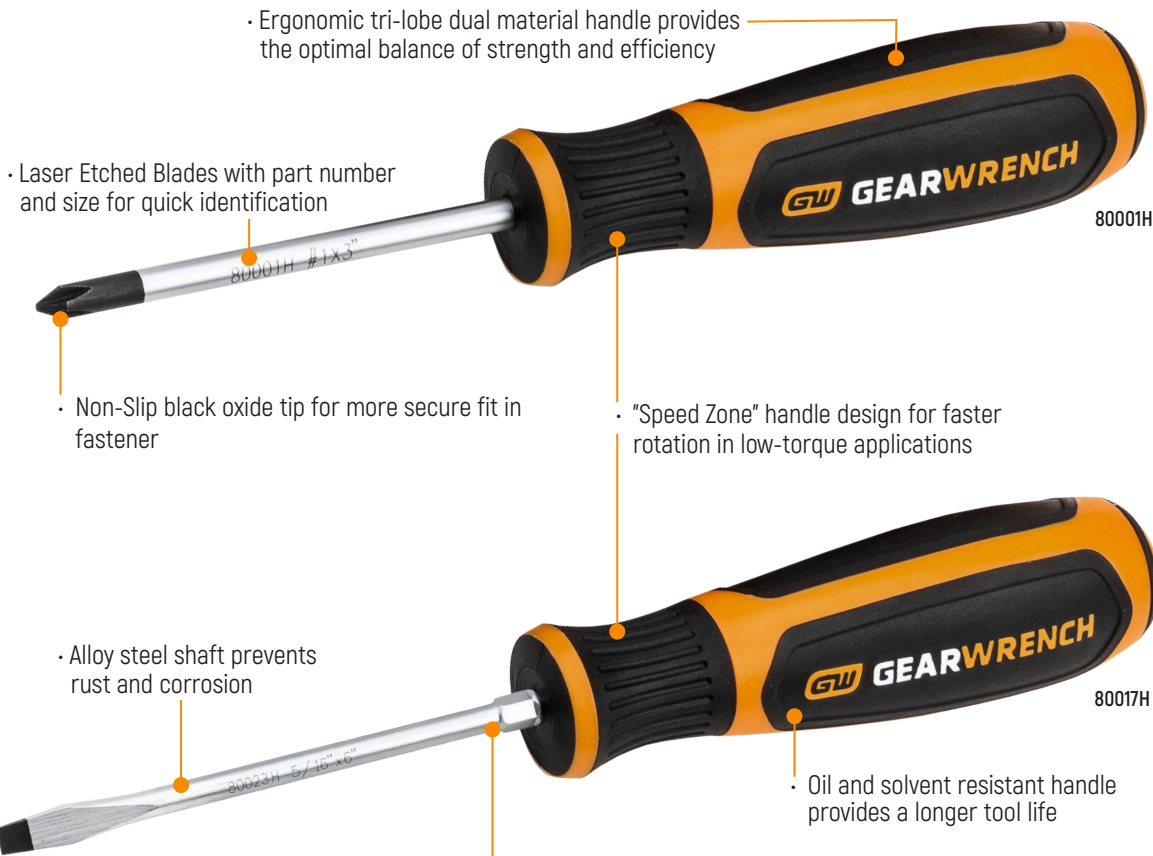

## SCREWDRIVER GUIDE

GEARWRENCH provides professional automotive techs and industrial mechanics a complete selection of screwdrivers to accomplish just about any job, available individually or in one of our many specially selected sets. From standard slotted and Phillips® styles to screwdrivers designed for highly specialized uses, GEARWRENCH has the latest in innovative, high quality products for demanding professionals.

### Screwdrivers

GEARWRENCH screwdrivers deliver a perfect combination of quality materials, balanced ergonomic design, durability, and precision. Strong alloy steel shafts resist corrosion and feature black oxide tips for maximum torque transfer. Tri-lobe dual material handles are both comfortable and oil/solvent resistant, and many feature our exclusive GEARWRENCH "Speed Zone" design for faster turning.

- Some screwdrivers feature a hex bolster for better grip
- Meets or Exceeds ASME standards for performance
- Some screwdrivers available with extra long blade for improved access to recessed fasteners