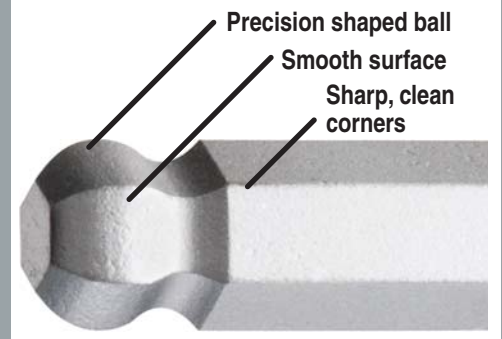

Traditional plated tool look with superior protection and durability.

Real 14 karat gold finish:

Superior protection and durability over traditional chrome and the look and shine of real gold.

Color-coded protective finish:

Durable color-coded finish for superior protection and easy tool identification.

Bondhus Ball End tools feature unrivaled precision machining

All Bondhus Ball End tools feature a precise 25° working angle