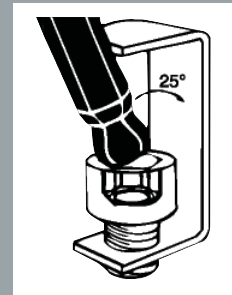

25° working angle allows tool to work in hard to reach places (20° working angle on BallStar™ Tip tools)

Ball End L-Wrenches

The original ball end hex key

ProGuard™ Sets

Sets	PART#	MODEL#	PCS	LENGTH	CONTENTS	QTY
Inch	10945	BLX7	7	Long	5/64, 3/32, 7/64, 1/8, 9/64, 5/32, 3/16"	1
	10932	BLX8	8	Long	.050, 1/16, 5/64, 3/32, 7/64, 1/8, 9/64, 5/32"	1
	10938	BLX10	10	Long	1/16, 5/64, 3/32, 7/64, 1/8, 9/64, 5/32, 3/16, 7/32, 1/4"	1
	10936	BLX12	12	Long	.050, 1/16, 5/64, 3/32, 7/64, 1/8, 9/64, 5/32, 3/16, 7/32, 1/4, 5/16"	1
	10937	BLX13	13	Long	.050, 1/16, 5/64, 3/32, 7/64, 1/8, 9/64, 5/32, 3/16, 7/32, 1/4, 5/16, 3/8"	1
	10935	BLX15	15	Long	.050, 1/16, 5/64, 3/32, 7/64, 1/8, 9/64, 5/32, 3/16, 7/32, 1/4, 5/16, 3/8, 7/16, 1/2" (in vinyl roll up pouch)	1
	10933	MBLX13	13	Long	.050, 1/16, 5/64, 3/32, 7/64, 1/8, 9/64, 5/32, 3/16, 7/32, 1/4, 5/16, 3/8" (in metal box)	1
16037	BLX13XL	13	Extra Long	.050, 1/16, 5/64, 3/32, 7/64, 1/8, 9/64, 5/32, 3/16, 7/32, 1/4, 5/16, 3/8"	1	
Metric	10946	BLX6M	6	Long	1.5, 2, 2.5, 3, 4, 5mm	1
	10992	BLX7M	7	Long	1.5, 2, 2.5, 3, 4, 5, 6mm	1
	10999	BLX9M	9	Long	1.5, 2, 2.5, 3, 4, 5, 6, 8, 10mm	1
	10990	BLX10M	10	Long	1.5, 2, 2.5, 3, 4, 5, 6, 7, 8, 10mm	1
	10995	BLX15M	15	Long	1.27, 1.5, 2, 2.5, 3, 3.5, 4, 4.5, 5, 5.5, 6, 7, 8, 9, 10mm	1
	10989	MBLX13	13	Long	1.27, 1.5, 2, 2.5, 3, 4, 5, 6, 8, 10, 12, 14, 17mm (in metal box)	1
	16099	BLX9MXL	9	Extra Long	1.5, 2, 2.5, 3, 4, 5, 6, 8, 10mm	1