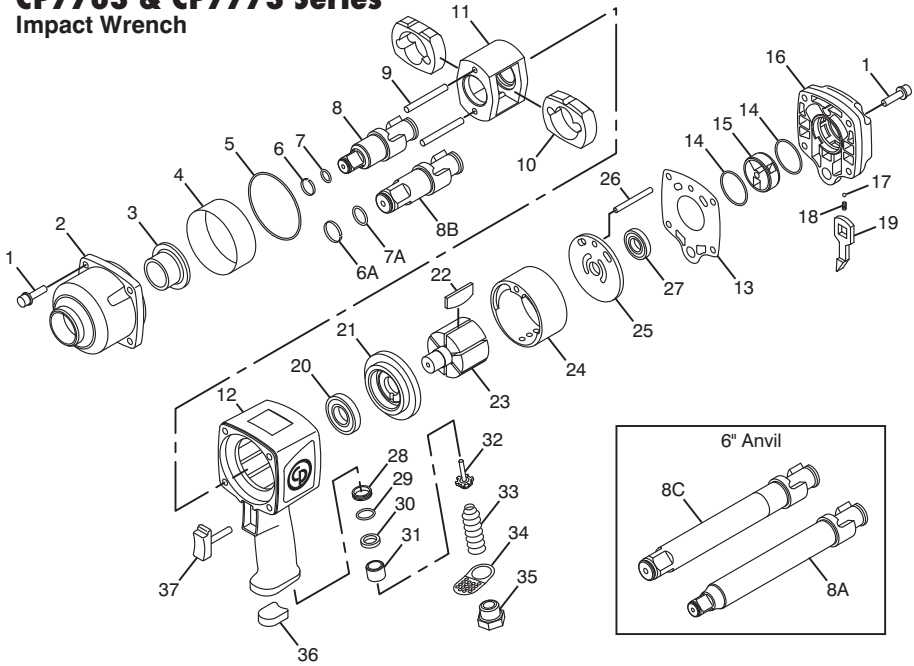

CP7763 & CP7773 Series Impact Wrench

Index No.	Part No.	Description	No. Req'd.	Index No.	Part No.	Description	No. Req'd.
1	8940162843	Screw	8	27	8940162872	Bearing	1
2	8940162946	Clutch Housing Assembly (Incl: Index Nos. 2, 3)	1	28	8940162873	Insert Bushing	1
4	8940162846	Steel Ring	1	29	8940162874	O-Ring	1
5	8940162847	Gasket-Clutch Housing	1	30	8940162875	Seal	1
6	8940162848	Ring-Friction (3/4 in. Sq.)	1	31	8940162876	Bushing	1
6A	8940162904	O-Ring (1 in. Sq.)	1	32	8940162877	Valve-Throttle	1
7	8940162849	O-Ring (3/4 in. Sq.)	1	33	8940162878	Spring-Throttle Valve	1
7A	8940162905	Ring-Friction (1 in. Sq.)	1	34	8940162879	Exhaust Deflector	1
8	8940162947	Anvil (3/4 in. Sq. Dr.) Assembly (Incl: Index Nos. 6, 7, 8)	1	35	8940162880	Inlet Bushing	1
8A	8940162948	Anvil (3/4 in. Sq. Dr. 6 in. Extension) Assembly (Incl: Index Nos. 6, 7, 8A)	1	36	8940162881	Muffler	1
8B	8940162949	Anvil (1 in. Sq. Dr.) Assembly (Incl: Index Nos. 6A, 7A, 8B)	1	37	8940162882	Lever-Throttle	1
8C	8940162950	Anvil (1 in. Sq. Dr. 6 in. Extension) Assembly (Incl: Index Nos. 6A, 7A, 8C)	1				
9	8940162854	Pin	2				
10	8940162855	Dog	2				
11	8940162856	Cage	1				
12	8940162857	Housing-Motor	1				
13	8940162858	Gasket-Rear Cover	1				
14	8940162859	O-Ring	2				
15	8940162860	Reverse Valve	1				
16	8940162861	Rear Cover	1				
17	8940162862	Steel Ball	1				
18	8940162863	Spring	1				
19	8940162864	Lever-Reverse Valve	1				
20	8940162865	Bearing	1				
21	8940162866	Plate-Front End	1				
22	8940162867	Blades Set	6				
23	8940162868	Rotor	1				
24	8940162869	Liner	1				
25	8940162870	Plate-Rear End	1				
26	8940162871	Pin	1				

Tune-Up Kit for CP7763 & CP7763-6
 8940162925 (Incl: Index Nos. 5, 6, 7, 13, 14, 17, 18, 22, 29, 30)

Repair Kit for CP7763
 8940162927 (Incl: Index Nos. 5, 6, 7, 8, 9, 10, 13, 14, 17, 18, 22, 29, 30)

Repair Kit for CP7763-6
 8940162928 (Incl: Index Nos. 5, 6, 7, 8A, 9, 10, 13, 14, 17, 18, 22, 29, 30)