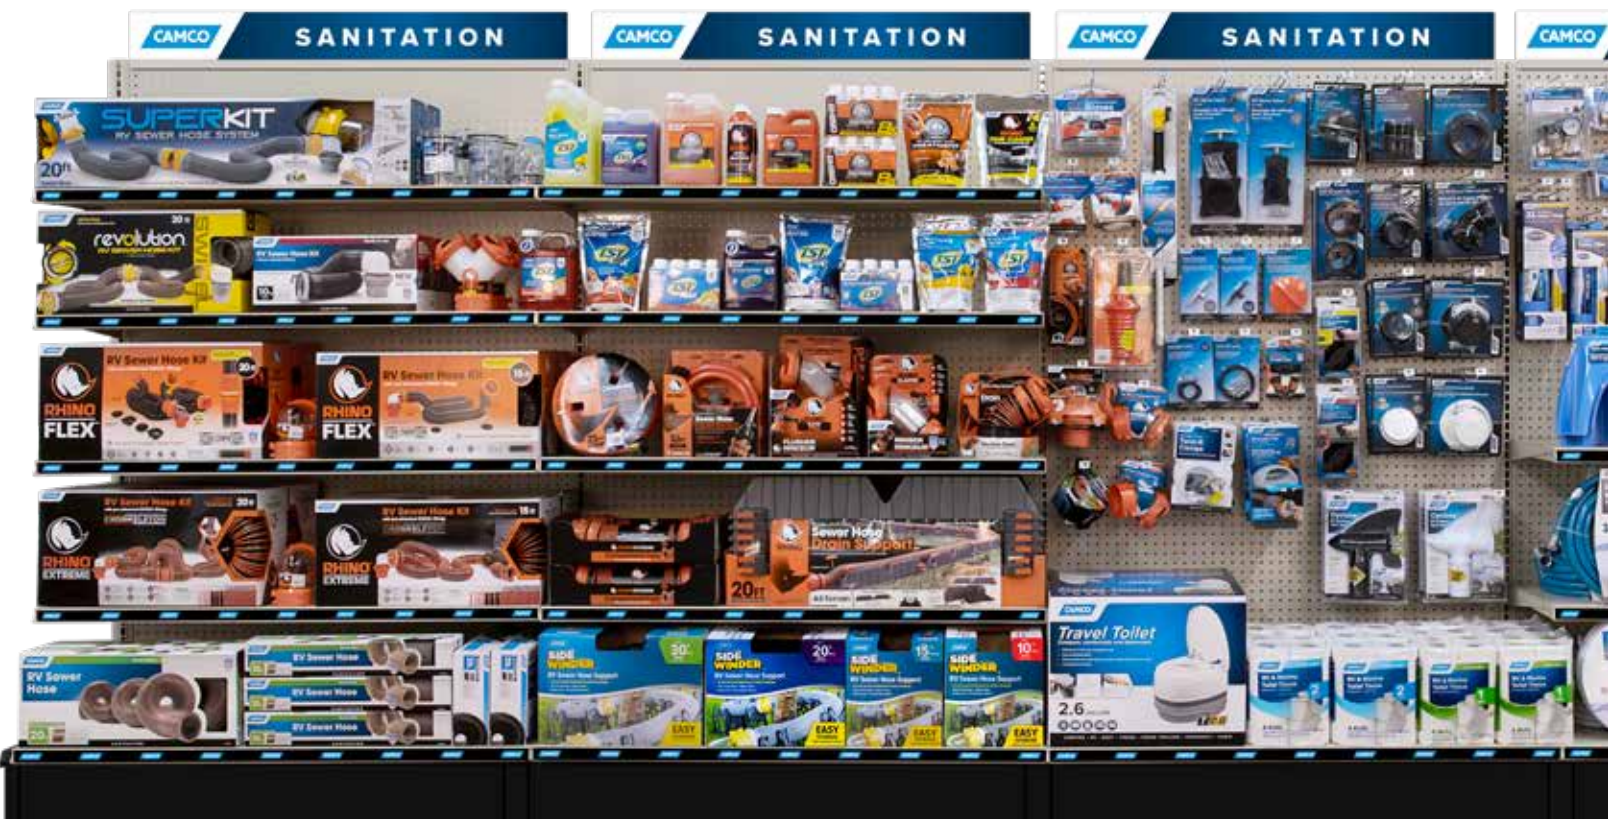

Call 800-334-2004 today

for more details on how to get started

SUPER STORE

Super Store #61430

Be the RV retailer with everything with the Camco Super Store. Never miss a potential sale by offering a complete line of RV products and accessories. Customers will experience a vast range of quality products in electrical, hardware, stabilization, housewares, outdoors, awning, freshwater and sanitation systems. This selection covers the essentials, offers quality choices and helps create a smooth, trouble-free RVing experience. Have all the solutions for your customers' needs with the Camco Super Store. Over 280 SKUs. Header signs, scanner hooks and shelf strips included.

See full listing beginning on page 65

Pricing and product mix subject to change.
Shelving not included.

CAMCO STORE

Camco Store #61368

The Camco Store offers a wide range of products in several categories. With products in sanitation, housewares, outdoors, hardware and other essentials, the Camco Store is sure to have the products your customers need. Offer a large selection of quality products that fill six four-foot displays. Over 200 SKUs. Header signs, scanner hooks and shelf strips included.

The Legend Store offers a wide variety of targeted RV products. The selection contains essential RV products for sanitation, freshwater systems and accessories for the RVing experience. Over 130 SKUs. Header signs, scanner hooks and shelf strips included.