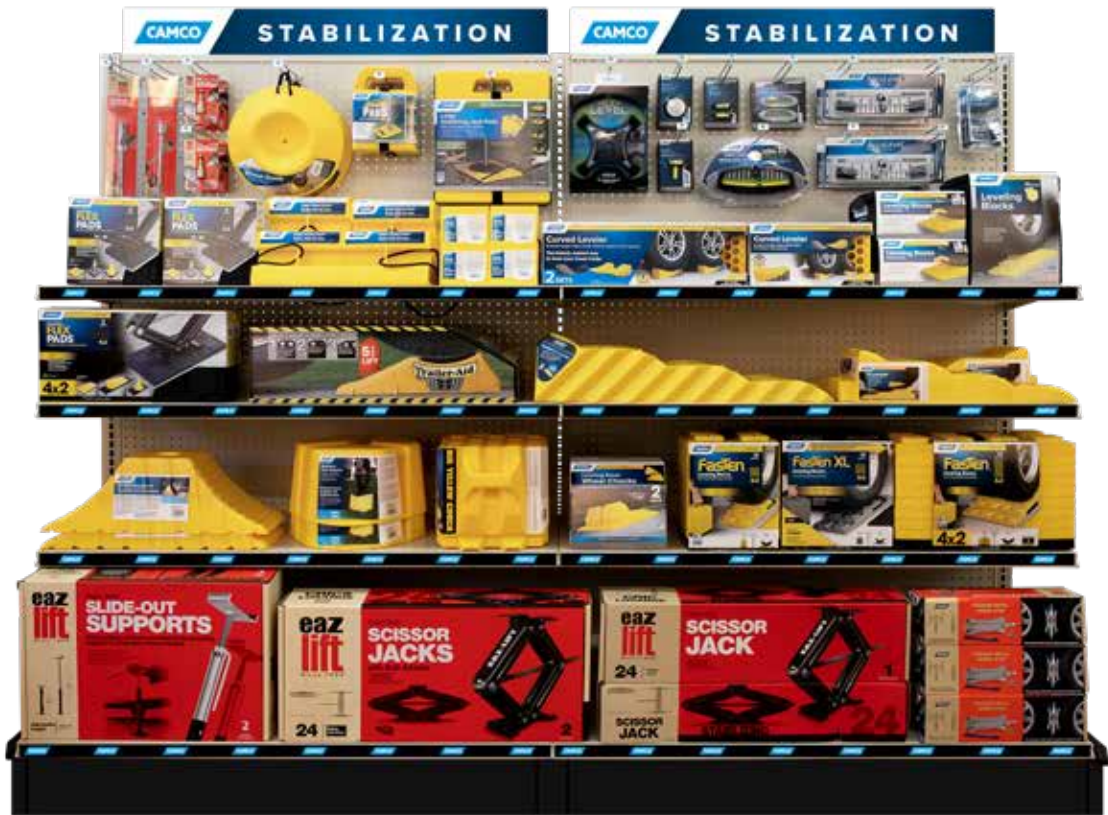

BY OFFERING SIX COMPLETE STORES AND A SELECTION OF FREE-STANDING DISPLAYS AND ENDCAPS, effectively stocked and merchandised with a variety of quality products. Each was developed to increase sales per square foot while making shopping easy and fun for your customers. Using your shelving and fixtures, Camco transforms your space with smart merchandising, well-designed packaging and an effective product mix. Plan-o-grams are designed to efficiently fill vertical hanging space and shelf space on each display. Clean, simple header signs define product categories to help guide shoppers.

Call 800-334-2004 today

for more details on how to get started

SUPER STORE

Super Store #61430

Be the RV retailer with everything with the Camco Super Store. Never miss a potential sale by offering a complete line of RV products and accessories. Customers will experience a vast range of quality products in electrical, hardware, stabilization, housewares, outdoors, awning, freshwater and sanitation systems. This selection covers the essentials, offers quality choices and helps create a smooth, trouble-free RVing experience. Have all the solutions for your customers' needs with the Camco Super Store. Over 280 SKUs. Header signs, scanner hooks and shelf strips included.

See full listing beginning on page 65

Pricing and product mix subject to change.
Shelving not included.

CAMCO STORE

Camco Store #61368

The Camco Store offers a wide range of products in several categories. With products in sanitation, housewares, outdoors, hardware and other essentials, the Camco Store is sure to have the products your customers need. Offer a large selection of quality products that fill six four-foot displays. Over 200 SKUs. Header signs, scanner hooks and shelf strips included.