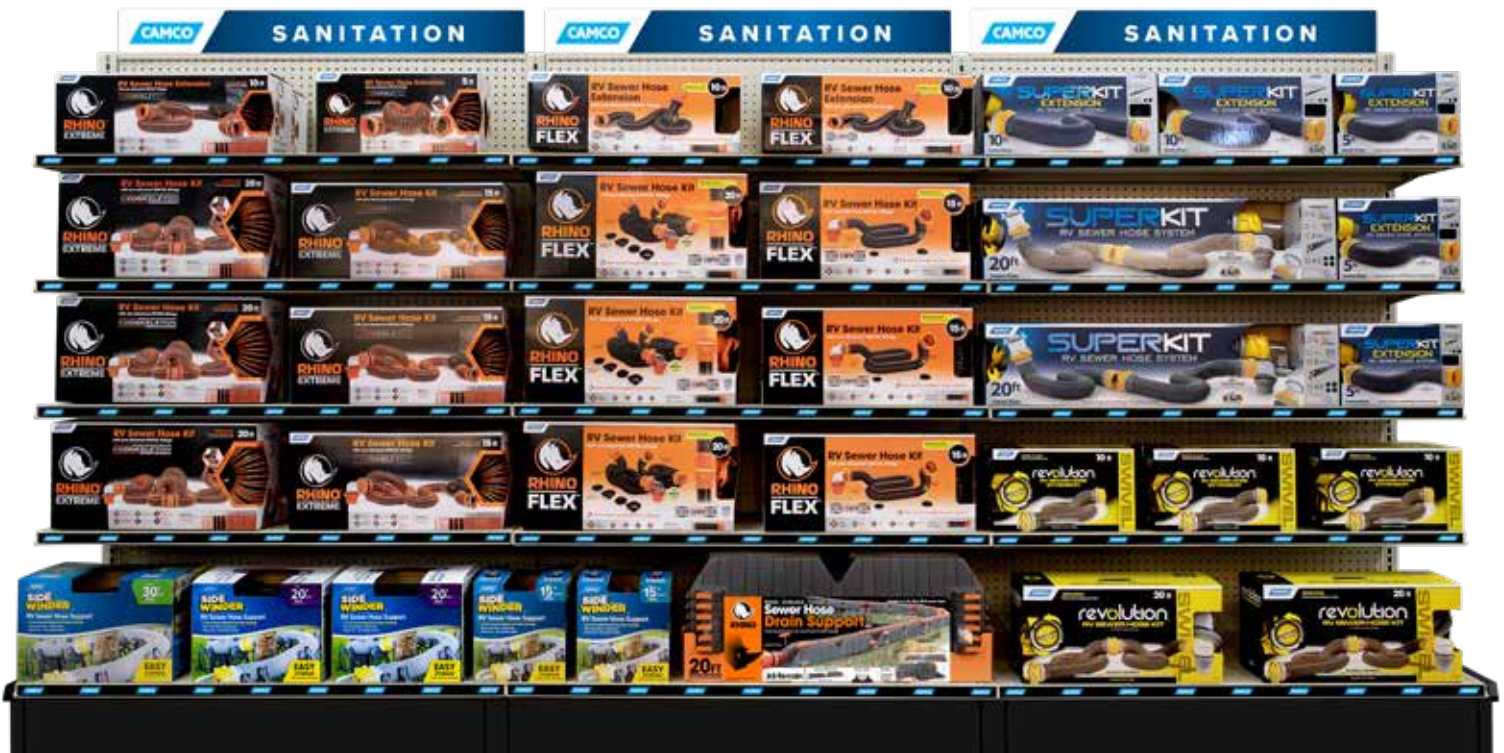

60007

Sewer Hose 12 ft Set

Call attention to these essential sewer hose items. From easy-to-use sewer hose kits, extensions and supports, there's a Camco sewer hose product that's perfect for your customer's RV sanitation needs. Display includes header signs.

Stock #	Description	Qty
39623	360 Revolution 10' HD Sewer Hose Extension w/Swivel Fittings	6
39625	360 Revolution 20' HD Sewer Hose Kit	4
39659	SUPERKIT 20' RV Sewer Hose Kit	8
39662	SUPERKIT 5' Sewer Hose Extension	6
39663	SUPERKIT 10' Sewer Hose Extension	4
39741	RhinoFLEX 20' Sewer Hose Kit w/4N1, Elbow, Caps	8
39761	RhinoFLEX 15' Sewer Hose Kit w/4N1, Elbow, Caps	8
39764	RhinoFLEX 10' Sewer Hose Extension w/Swivel Bayonet & Lug	4
39765	RhinoFLEX 5' Sewer Hose Extension w/Swivel Bayonet & Lug (not shown)	6
39861	RhinoEXTREME 15' Sewer Hose Kit w/SwivelFit, 4N1, Elbow, Caps	8

Stock #	Description	Qty
39863	RhinoEXTREME 10' Sewer Hose Extension w/Swivel Bayonet & Lug	4
39865	RhinoEXTREME 5' Sewer Hose Extension w/Swivel Bayonet & Lug	6
39867	RhinoEXTREME 20' Sewer Hose Kit w/4N1, Elbow, Caps	8
43041	Sidewinder 15' Plastic Sewer Hose Support	2
43051	Sidewinder 20' Plastic Sewer Hose Support	4
43061	Sidewinder 30' Plastic Sewer Hose Support	1
43071	Rhino Sewer Hose Drain Support	2