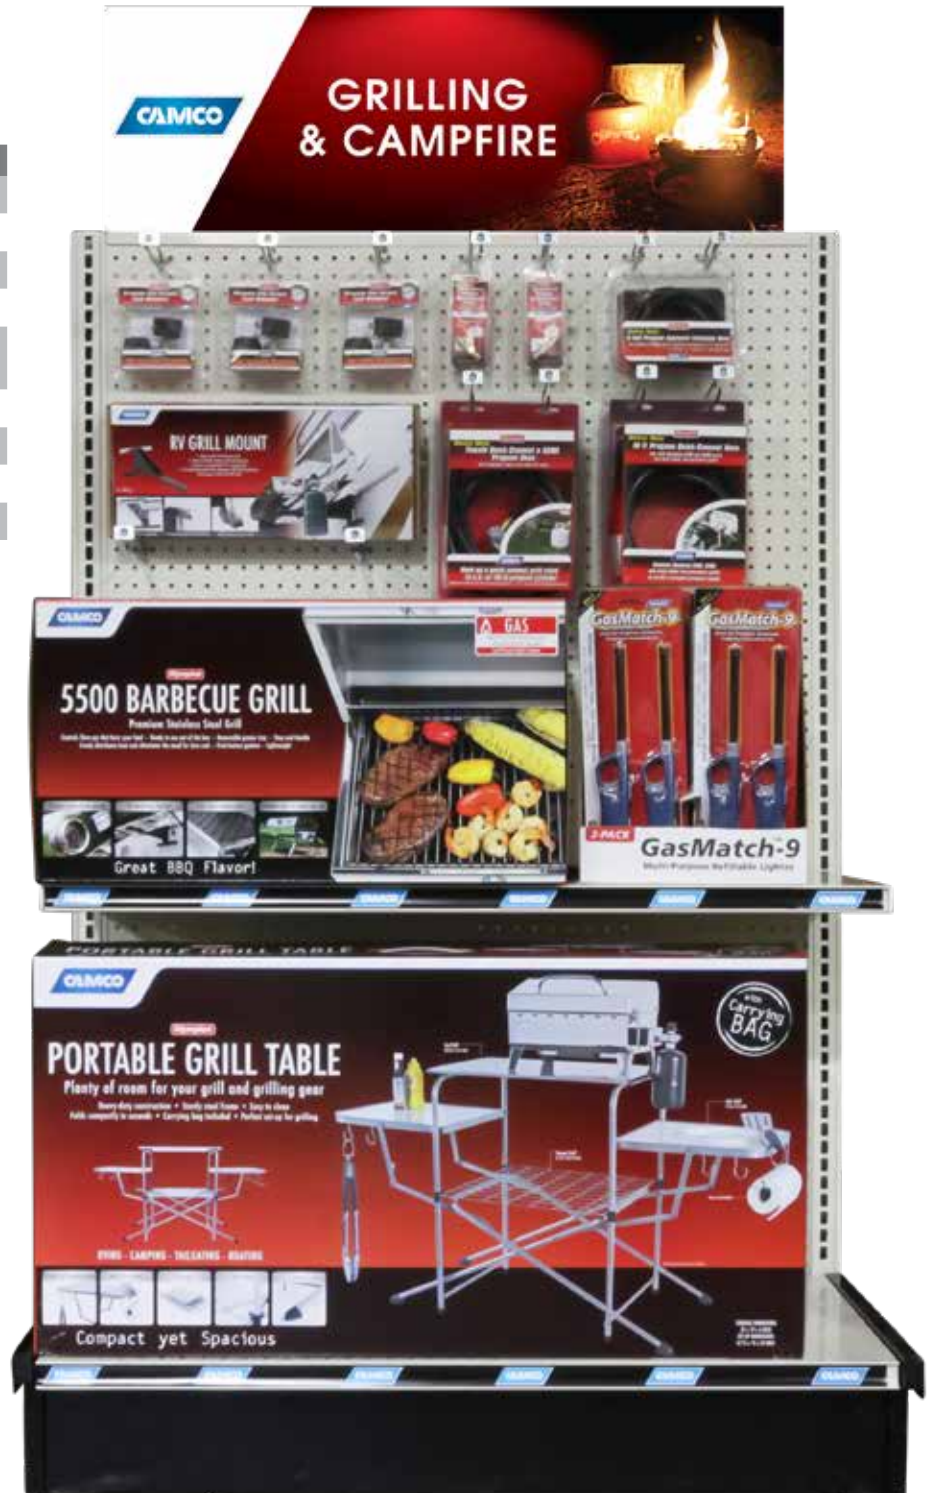

61140

Grilling Accessories Endcap

Offer your customers everything they need to enjoy cooking-out at their campsite. An endcap featuring our most popular grilling accessories including grills, lighters and accessories. Display includes header sign.

Stock #	Description	Qty
57282	Propane Quick-Connect Hose, 10'	4
57293	Deluxe Grilling Table	1
57305	Olympian 5500 SS RV Grill	1
57473	Olympian GM9 Gas Match-2 per pack **HAZMAT**	12
57629	Hose-Propane 6' w/Reg, Female QC w/Shut-Off Valve, ACME	4
58090	Grill Mount-Universal, RV	4
59023	Propane Gauge/Leak Detector, Clamshell	4
59883	LP App Ext Hose-5', 1/4" Male Pipe x 1/4" Female Pipe	4
59903	LP Quick Connect, 1/4" NPT x Full Flow Male Plug	6

Shelving not included.