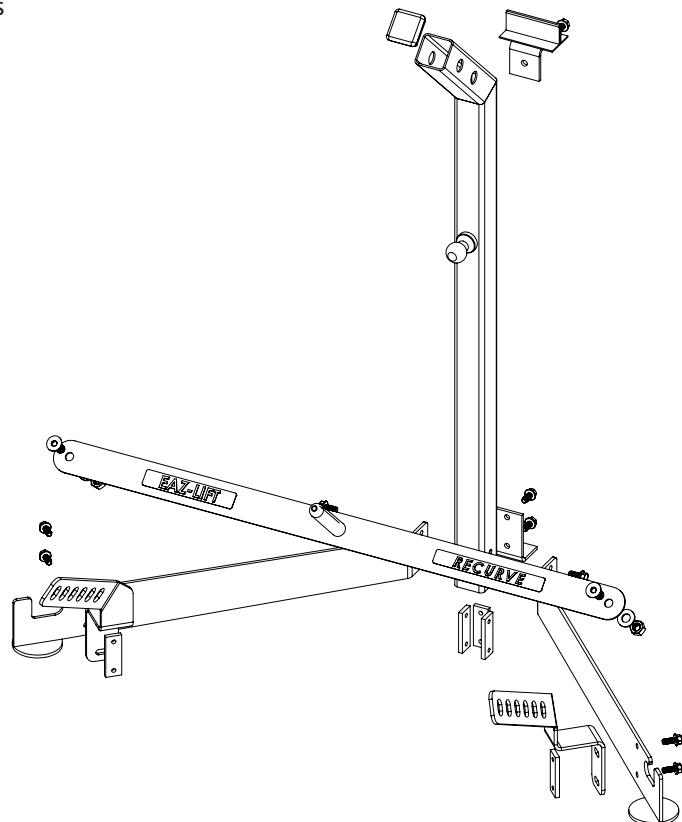

Eaz-Lift WDH Display Rack

(hitches not included)