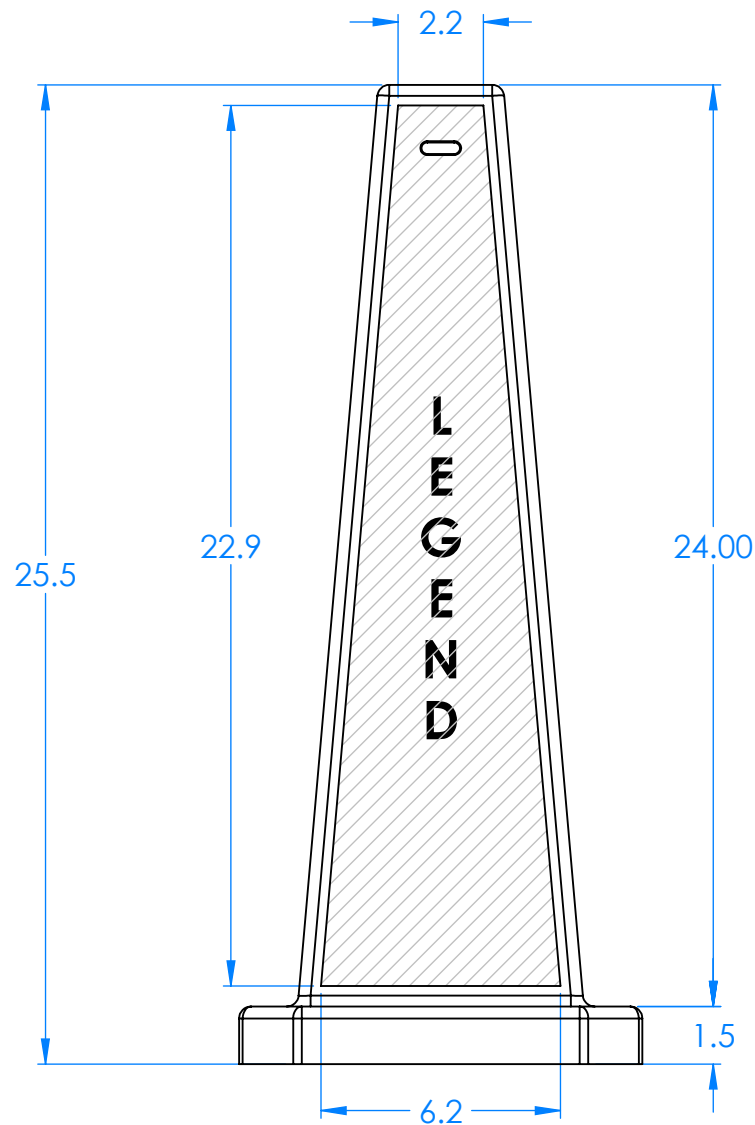

TOP VIEW

BROKEN ISOMETRIC VIEW

7LB WEIGHT RING
P/N 03-600-90
BLACK METAL

MANY LEGENDS AVAILABLE,
CONTACT CUSTOMER SERVICE

FRONT VIEW

BROKEN BOTTOM ISOMETRIC

RUGGED RIB
STRUCTURE AND
INJECTION MOLDED
DURABILITY

LOW CENTER OF GRAVITY

FULL ISOMETRIC VIEW

SIMILAR CONE, 36" TALL
USE P/N 03-600-08

UNLESS OTHERWISE SPECIFIED:		NAME	DATE
DIMENSIONS ARE IN INCHES		DRAWN	SMB 11/2/17
TOLERANCES:		CHECKED	VEB
FRACTIONAL ±1/32		ENG APPR.	JMG
ANGULAR: BEND ±.5°		MFG APPR.	JMG
TWO PLACE DECIMAL ±.050		Q.A.	MS
THREE PLACE DECIMAL ±.005		PROPRIETARY AND CONFIDENTIAL	
MATERIAL	DURABLE POLYOLEFIN	THE INFORMATION CONTAINED IN THIS DRAWING IS THE SOLE PROPERTY OF THE CORTINA COMPANIES. ANY REPRODUCTION IN PART OR AS A WHOLE WITHOUT THE WRITTEN PERMISSION OF THE CORTINA COMPANIES IS PROHIBITED.	
FINISH	SAFETY YELLOW IS STANDARD CUSTOM COLORS AVAILABLE	SCALE: 1:5	WEIGHT:
DO NOT SCALE DRAWING		SHEET 2 OF 2	

25 INCH LAMBA CONE
PLAIN, NO LEGEND

SIZE **B** CSPG# 03-600-12WF REV **0**