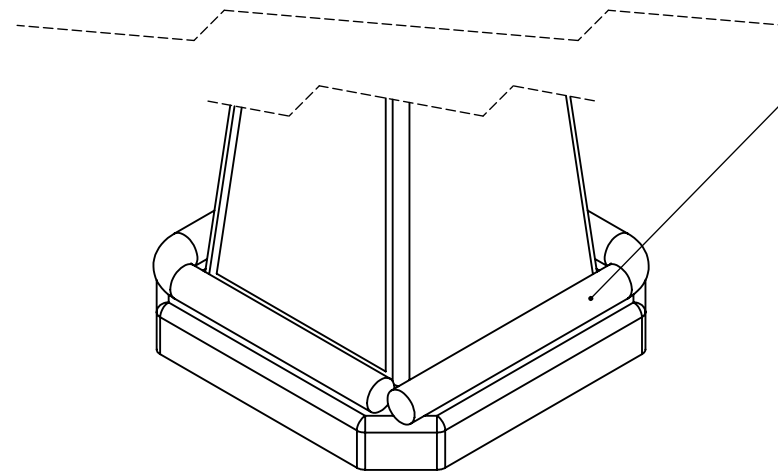

TOP VIEW

BROKEN ISOMETRIC VIEW

7LB WEIGHT RING
P/N 03-600-90
BLACK METAL

MANY LEGENDS AVAILABLE,
CONTACT CUSTOMER SERVICE

FRONT VIEW

BROKEN BOTTOM ISOMETRIC

RUGGED RIB
STRUCTURE AND
INJECTION MOLDED
DURABILITY

LOW CENTER OF GRAVITY

FULL ISOMETRIC VIEW

SIMILAR CONE, 36" TALL
USE P/N 03-600-08

UNLESS OTHERWISE SPECIFIED:		NAME	DATE
DIMENSIONS ARE IN INCHES		DRAWN	SMB 11/2/17
TOLERANCES:		CHECKED	VEB
FRACTIONAL ±1/32		ENG APPR.	JMG
ANGULAR: BEND ±.5°		MFG APPR.	JMG
TWO PLACE DECIMAL ±.050		Q.A.	MS
THREE PLACE DECIMAL ±.005		PROPRIETARY AND CONFIDENTIAL	
MATERIAL	DURABLE POLYOLEFIN	THE INFORMATION CONTAINED IN THIS DRAWING IS THE SOLE PROPERTY OF THE CORTINA COMPANIES. ANY REPRODUCTION IN PART OR AS A WHOLE WITHOUT THE WRITTEN PERMISSION OF THE CORTINA COMPANIES IS PROHIBITED.	
FINISH	SAFETY YELLOW IS STANDARD CUSTOM COLORS AVAILABLE	SCALE: 1:5	WEIGHT:
DO NOT SCALE DRAWING		SHEET 2 OF 2	

25 INCH LAMBA CONE
PLAIN, NO LEGEND

SIZE **B** CSPG# 03-600-12WF REV **0**