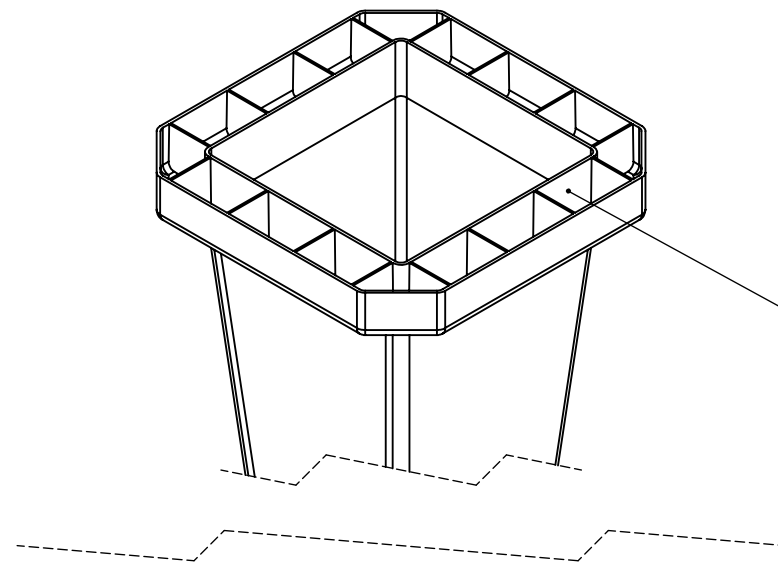

TOP VIEW

BROKEN ISOMETRIC VIEW

7LB WEIGHT RING
P/N 03-600-90
BLACK METAL

MANY LEGENDS AVAILABLE,
CONTACT CUSTOMER SERVICE

FRONT VIEW

BROKEN BOTTOM ISOMETRIC

RUGGED RIB
STRUCTURE AND
INJECTION MOLDED
DURABILITY

LOW CENTER OF GRAVITY

FULL ISOMETRIC VIEW

SIMILAR CONE, 36" TALL
USE P/N 03-600-08

UNLESS OTHERWISE SPECIFIED:		NAME	DATE
DIMENSIONS ARE IN INCHES		DRAWN	SMB 11/2/17
TOLERANCES:		CHECKED	VEB
FRACTIONAL ±1/32		ENG APPR.	JMG
ANGULAR: BEND ±.5°		MFG APPR.	JMG
TWO PLACE DECIMAL ±.050		Q.A.	MS
THREE PLACE DECIMAL ±.005		PROPRIETARY AND CONFIDENTIAL	
MATERIAL	DURABLE POLYOLEFIN	THE INFORMATION CONTAINED IN THIS DRAWING IS THE SOLE PROPERTY OF THE CORTINA COMPANIES. ANY REPRODUCTION IN PART OR AS A WHOLE WITHOUT THE WRITTEN PERMISSION OF THE CORTINA COMPANIES IS PROHIBITED.	
FINISH	SAFETY YELLOW IS STANDARD CUSTOM COLORS AVAILABLE	SCALE: 1:5	WEIGHT:
DO NOT SCALE DRAWING		SHEET 2 OF 2	

25 INCH LAMBA CONE
PLAIN, NO LEGEND

SIZE **B** CSPG# 03-600-12WF REV **0**