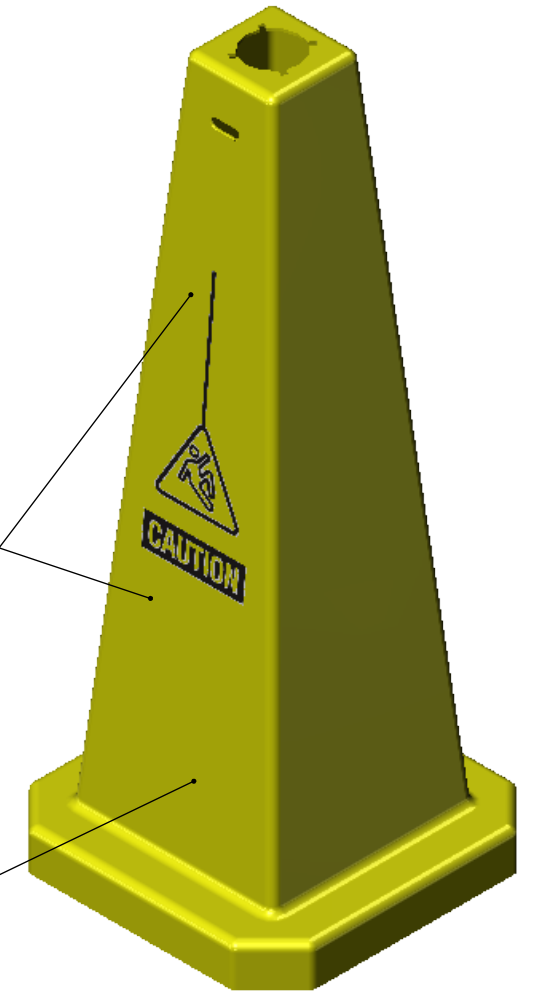

TOP VIEW

BROKEN ISOMETRIC VIEW

7LB WEIGHT RING
P/N 03-600-90
BLACK METAL

MANY LEGENDS AVAILABLE,
CONTACT CUSTOMER SERVICE

FRONT VIEW

BROKEN BOTTOM ISOMETRIC

RUGGED RIB
STRUCTURE AND
INJECTION MOLDED
DURABILITY

LOW CENTER OF GRAVITY

FULL ISOMETRIC VIEW

SIMILAR CONE, 36" TALL
USE P/N 03-600-08

UNLESS OTHERWISE SPECIFIED:		NAME	DATE
DIMENSIONS ARE IN INCHES		DRAWN	SMB 11/2/17
TOLERANCES:		CHECKED	VEB
FRACTIONAL ±1/32		ENG APPR.	JMG
ANGULAR: BEND ±.5°		MFG APPR.	JMG
TWO PLACE DECIMAL ±.050		Q.A.	MS
THREE PLACE DECIMAL ±.005		PROPRIETARY AND CONFIDENTIAL	
MATERIAL	DURABLE POLYOLEFIN	THE INFORMATION CONTAINED IN THIS DRAWING IS THE SOLE PROPERTY OF THE CORTINA COMPANIES. ANY REPRODUCTION IN PART OR AS A WHOLE WITHOUT THE WRITTEN PERMISSION OF THE CORTINA COMPANIES IS PROHIBITED.	
FINISH	SAFETY YELLOW IS STANDARD CUSTOM COLORS AVAILABLE	SCALE: 1:5	WEIGHT:
DO NOT SCALE DRAWING		SHEET 2 OF 2	

25 INCH LAMBA CONE
PLAIN, NO LEGEND

SIZE **B** CSPG# 03-600-12WF REV **0**