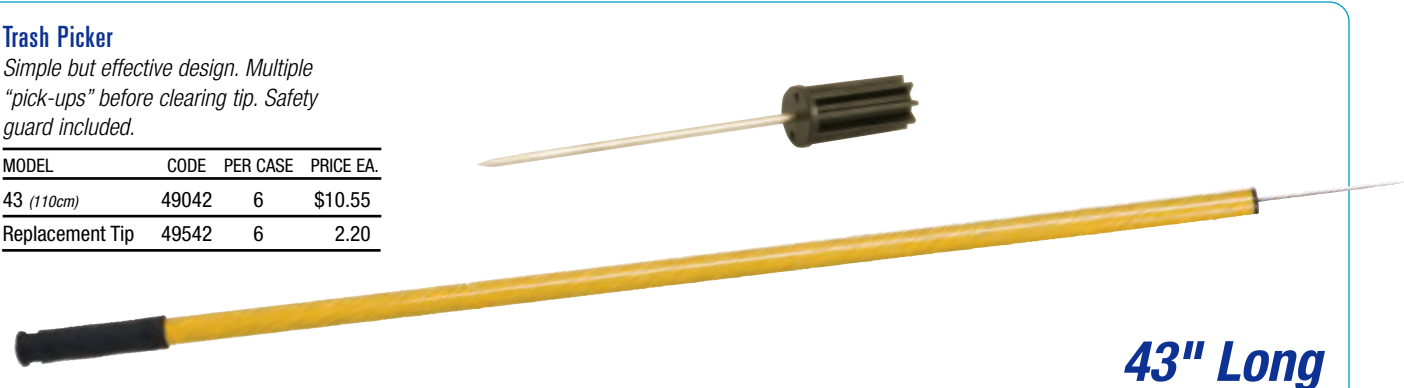

Trash Picker

Simple but effective design. Multiple "pick-ups" before clearing tip. Safety guard included.

MODEL	CODE	PER CASE	PRICE EA.
43 (110cm)	49042	6	$10.55
Replacement Tip	49542	6	2.20

43" Long