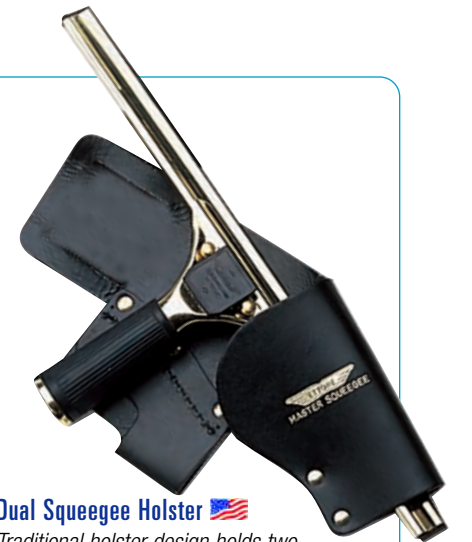

Double Loop Nylon Holster

Holds scrubber and squeegee! Built-in pouch for keys, money, extra blades, etc.

| MODEL | CODE | PER CASE | PRICE EA. |
|---------------|-------|----------|-----------|
| Nylon Holster | 50130 | 6 | \$42.97 |

Tool Belt 44"

Extra strong nylon construction. Includes handy leather loop for your Microswipe cleaning cloth.

| MODEL | CODE | PER CASE | PRICE EA. |
|----------|------|----------|-----------|
| Toolbelt | 2044 | 6 | \$27.04 |

Single Leather Squeegee Holster

Designed to hold your squeegee close by for quick deployment.

| MODEL | CODE | PER CASE | PRICE EA. |
|-----------------|------|----------|-----------|
| Leather Holster | 2042 | 6 | \$18.39 |

Dual Squeegee Holster

Traditional holster design holds two squeegees. All leather construction.

| MODEL | CODE | PER CASE | PRICE EA. |
|--------------|------|----------|-----------|
| Dual Holster | 2046 | 6 | \$33.13 |