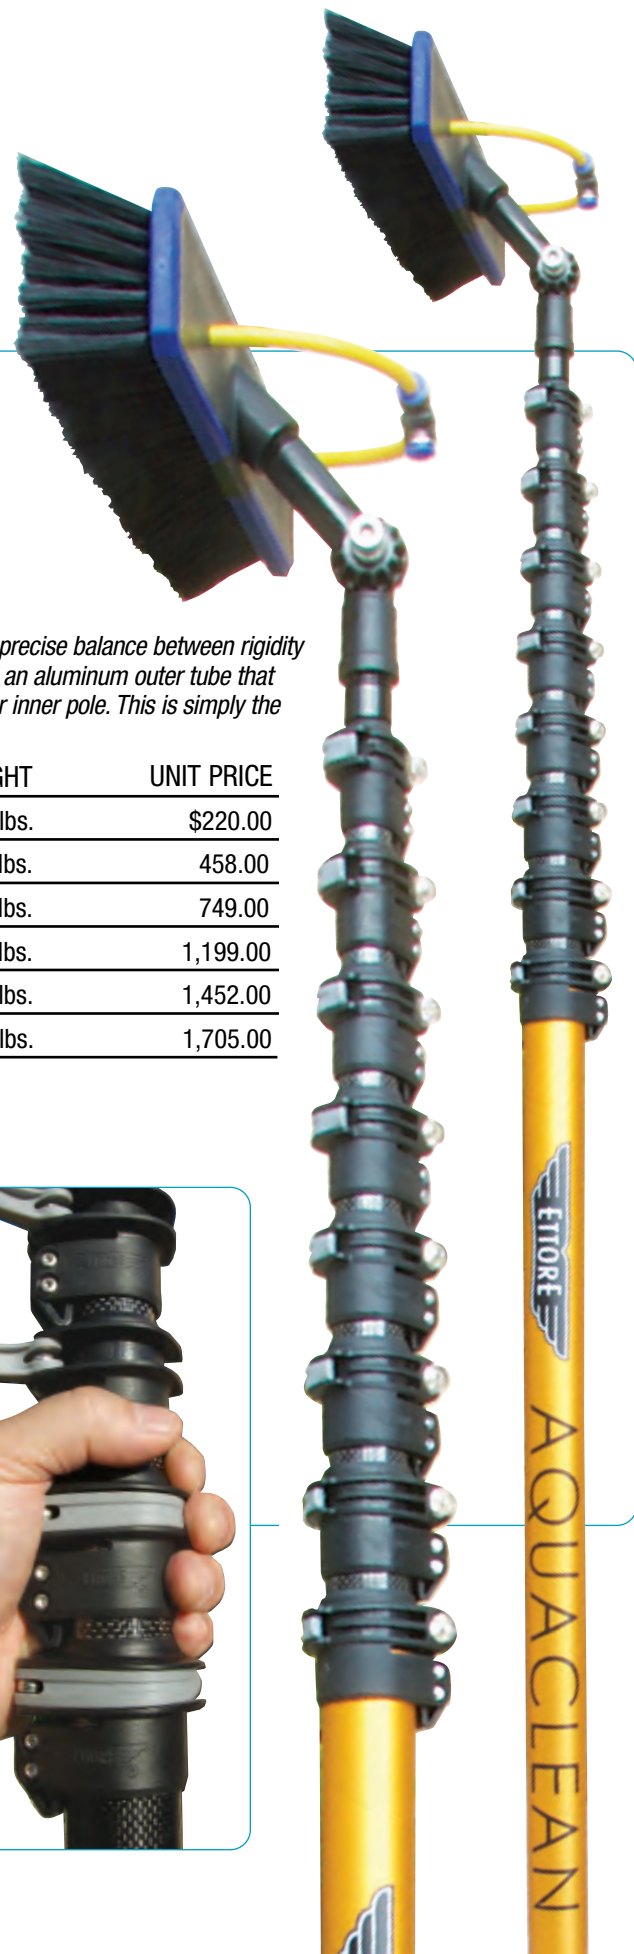

Aquaclean Poles

Aquaclean Pole Accessories

New Design

Aquaclean Poles

The Aquaclean Carbon Fiber Pole system is designed to deliver the precise balance between rigidity and weight, without sacrificing durability or strength. Each pole has an aluminum outer tube that provides added strength while protecting the expensive carbon fiber inner pole. This is simply the best water fed pole available.

PART NO.	DESCRIPTION	WEIGHT	UNIT PRICE
7210	10 ft. Carbonfiber	1.50 lbs.	$220.00
7225	25 ft. Aluminum/Carbonfiber	3.69 lbs.	458.00
7235	35 ft. Aluminum/Carbonfiber	6.42 lbs.	749.00
7245	45 ft. Aluminum/Carbonfiber	7.86 lbs.	1,199.00
7255	55 ft. Aluminum/Carbonfiber	8.97 lbs.	1,452.00
7265	65 ft. Aluminum/Carbonfiber	10.07 lbs.	1,705.00

Top Seller

- All poles are shipped with a 12" brush, angle adaptor and hose.
- Additional size brushes sold separately.
- Actual cleaning height may vary.

Please consider grade of surface, height of windows, distance from building the operator is standing and height of operator. As with all poles, extreme care must be taken while working with water near electricity.

Scan this QR code using your smart-phone to visit our brand new mobile friendly website.