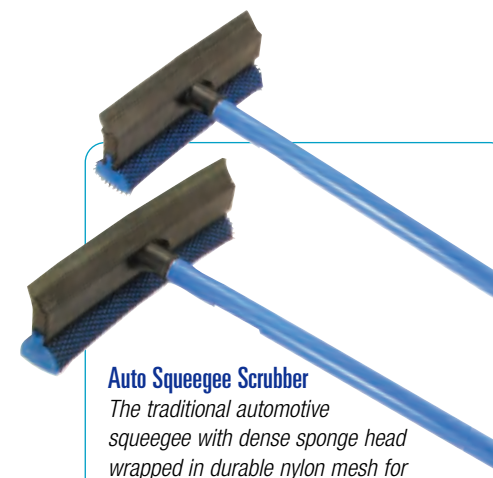

MODEL	CODE	PER CASE	PRICE EA.
18 w/splash guard	48218	10	$15.25
22 w/splash guard	48222	10	16.85
18 splash guard/brush	48318	10	21.40
22 splash guard/brush	48322	10	26.36

Utility Handles with Threaded Tip

One piece 60" handle. Ideal for floor and window squeegees.

MODEL	CODE	PER CASE	PRICE EA.
Threaded Tip	42100	6	$15.78

Utility Handles with Tapered Tip

One piece 60" handle. Ideal for floor and window squeegees.

MODEL	CODE	PER CASE	PRICE EA.
Tapered Tip	42105	6	$15.78

Wooden Floor Squeegee Handles

MODEL	CODE	PER CASE	PRICE EA.
54" (135cm) .90" dia.	1628	12	$7.66
60" (150cm) 1.125" dia.	1629	12	12.47

Lightweight Metal Handles

With tapered tip.

MODEL	CODE	PER CASE	PRICE EA.
60" (150cm)	61060	12	$8.21

Replacement Neoprene Rubber for Industrial Steel Floor Squeegees

Long lasting replacement rubber.

MODEL	CODE	PER CASE	PRICE EA.
24 (60cm)	54424	6	$14.97
36 (60cm)	54436	6	21.00

Black Replacement Rubber for Straight and Curved End Aluminum Floor Squeegees

Long lasting replacement rubber.

MODEL	CODE	PER CASE	PRICE EA.
18 (45cm)	56018	6	$8.23
24 (60cm)	56024	6	11.21
30 (75cm)	56030	6	14.29
36 (90cm)	56036	6	15.79

Replacement White Rubber for Stainless Steel Floor Squeegees

Long lasting replacement rubber.

MODEL	CODE	PER CASE	PRICE EA.
24 (60cm)	55142	12	$5.81

Auto Squeegee Scrubber

The traditional automotive squeegee with dense sponge head wrapped in durable nylon mesh for removing road grime. Scrub, flip and squeegee. Polypropylene head, metal handle.

MODEL	CODE	PER CASE	PRICE EA.
8 (20cm)	59016	12	$5.74
(8" head with 21" overall length)			
10 (25cm)	59024	12	7.65
(10" head with 22 1/2" overall length)