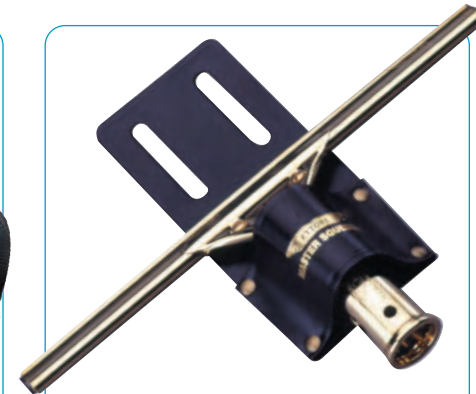

Single Leather Squeegee Holster

Designed to hold your squeegee close by for quick deployment.

MODEL	CODE	PER CASE	PRICE EA.
Leather Holster	2042	6	$18.39