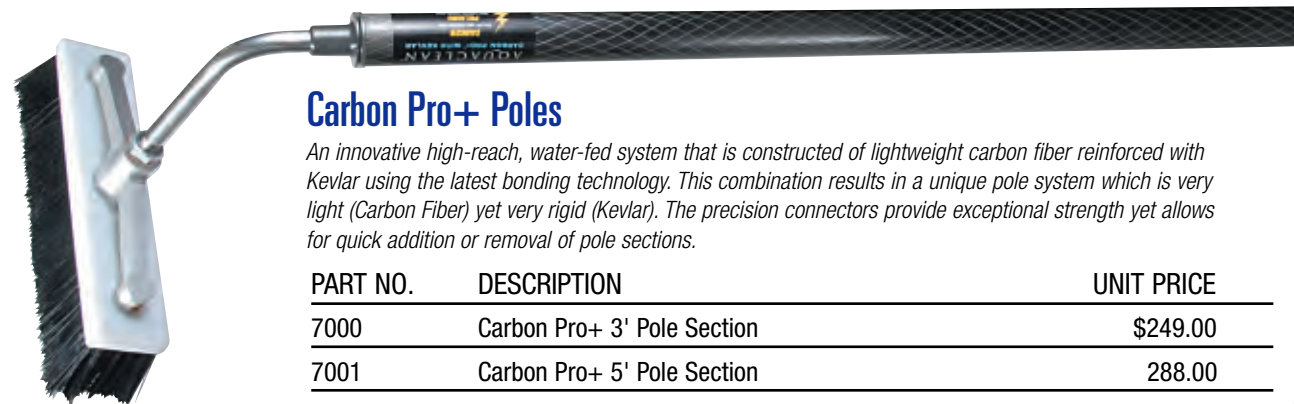

Carbon Pro+ Poles

An innovative high-reach, water-fed system that is constructed of lightweight carbon fiber reinforced with Kevlar using the latest bonding technology. This combination results in a unique pole system which is very light (Carbon Fiber) yet very rigid (Kevlar). The precision connectors provide exceptional strength yet allows for quick addition or removal of pole sections.

PART NO.	DESCRIPTION	UNIT PRICE
7000	Carbon Pro+ 3' Pole Section	$249.00
7001	Carbon Pro+ 5' Pole Section	288.00

Protective End Cap

Part #	Description	PRICE EA.
7002	Protective End Cap	$25.00

Radial Water Supply

Part #	Description	PRICE EA.
7008	Radial Water Supply	$74.00

Hose Assembly

Part #	Description	PRICE EA.
7011	Hose Assembly	$32.00

Head Assembly with Brush

Part #	Description	PRICE EA.
7012	Head Assembly w/ Brush	$189.00

Pad Mount

Part #	Description	PRICE EA.
7007	Pad Mount	$231.00
7009	Pad (Box of 10)	$14.00

Gooseneck Pro+

Part #	Description	PRICE EA.
7017	Gooseneck Pro+	$138.00

A

Acrylic Squeegee	33
Advanced Microfiber Sleeve	12, 13, 37, 39
All-Purpose Squeegee, Complete	10, 37, 39
All-Purpose Window Cleaning Kit	35
All-Purpose Microfiber Cloths	16, 33, 35
Aluminum Channel	4, 35
Aluminum Handle	6
Aluminum Heavy Duty Floor Squeegee	30
Aluminum Squeegee, Complete	10
Aluminum Super Curved Floor Squeegees	30
Angle Adapter	20
Aquaclean	40-46
Aquaclean Accessories	45, 46
Aquaclean Legacy Products	46
Aquaclean Poles	43, 44
Auto Squeegees	33
Auto Squeegees Scrubber Metal Handle	33
Auto Squeegees Scrubber Wood Handle	33

B

Backflip	10, 11, 34, 37, 39
BackFlip Handle	10
Brass Backflip	10, 37
Brass Channels	4, 37, 39
Brass End Clips	2
Brass Squeegee, Complete	10, 37, 39
Brass Squeegee Handles	6, 7, 37, 39
Buckets	14, 34, 37

C

Ceiling Fan Brush	24-26, 35
Channels	4, 5
Clean Screens	16
Clean Up Tools	22, 23
Cleaning Clamp	28
Clipless Kit	8
Cobweb Brush	24, 26, 35, 39
Cone and Clamp Assemblies	20
Complete P.O.P. Display	36-39
Complete Squeegee	10, 34, 35, 37, 39
Contour Pro + Handle	8, 9
Custom Pole Packs	21

D

Double Loop Nylon Holster	15
Dual Squeegee Holster	15
Dura 2 Sleeve	12
Dusters	24-27, 35, 39

E

Elite Dusters	24, 25
Ettore Champion Scraper	18
Ettore Welcome Kit	34
Extend-A-Flo	33

F

Floor Scrapers	18
Floor Squeegees	29-32

G

Golden Glove Sleeve	34, 37, 39
Golden Glove Washer Complete	12, 34, 37, 39
Grip'n Grab	22, 23, 39

H

Handle Kits	8
Heavy Duty Floor Scraper with Handle	18, 39
Heavy Duty Floor Scraper	18, 37, 39
Holsters	15

I

Industrial Floor Squeegee with Scraper	30
InterPro Interlocking Extension Pole	20

K

Kitchen and Bath Microfiber Cloths	16
Kits	34, 35

L

Lambswool Duster	27
Ledge-eze Handle	6
Light Bulb Changer Kit	28
Lightweight Metal Pole, 1 Sec. 60"	32, 39

M

Master Rubber	3, 37, 39
Microfiber Cloths	16, 33, 35
Microfiber Sleeve	12, 13, 37, 39
MicroSwipe	12, 13, 33, 35
MicroSwipe Ceiling Fan Duster	24, 26
MicroSwipe Wash Mitt	33
MicroSwipe Sponge	33
Mini Blind Duster	26
Multi-Surface Cleaner	17
Mighty Washer Sleeve	12