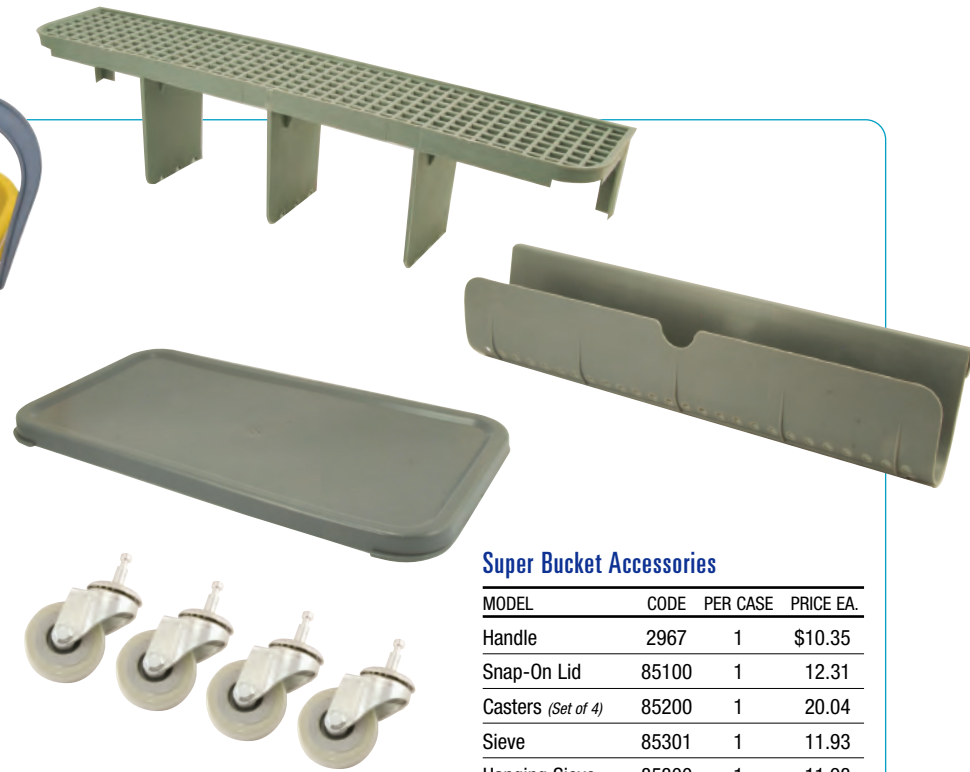

Super Bucket Accessories

MODEL	CODE	PER CASE	PRICE EA.
Handle	2967	1	$10.35
Snap-On Lid	85100	1	12.31
Casters (Set of 4)	85200	1	20.04
Sieve	85301	1	11.93
Hanging Sieve	85300	1	11.93