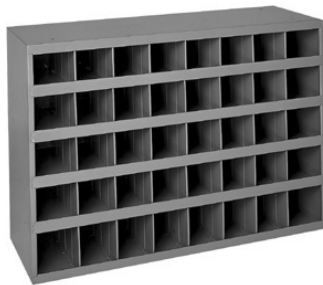

Zinc Plated Steel
5mm to 12mm diameters
w/ Nuts, Flat &
Lock Washers

40 Items 2315 Pieces

9" deep - 40 Bin Cabinet
Assortment Part #
FK90080

12" deep - 40 Bin Cabinet
Assortment Part #
FK90080-12

Entire Refill Contents (no cabinet)
Refill Part #
FR90080