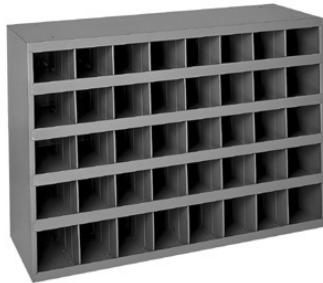

40 HOLE BIN ASSORTMENTS

Available in either 9" or 12" deep bins

FAS-KIT®

Black Iron Pipe Fittings

National Pipe Thread
1/2" to 2"

39 Items 103 Pieces

9" deep - 40 Bin Cabinet
Assortment Part #
FK90095

12" deep - 40 Bin Cabinet
Assortment Part #
FK90095-12

Entire Refill Contents (no cabinet)
Refill Part #
FR90095

Black Iron Nipples, Plugs & Caps

National Pipe Thread
1/2" to 2"

40 Items 142 Pieces

9" deep - 40 Bin Cabinet
Assortment Part #
FK90096

12" deep - 40 Bin Cabinet
Assortment Part #
FK90096-12

Entire Refill Contents (no cabinet)
Refill Part #
FR90096

BLACK PIPE FITTINGS

FAS-KIT	1/2" NPT	3/4" NPT	1" NPT	1-1/4" NPT	1-1/2" NPT	2" NPT	3/4" x 1/2"	1-1/4" x 3/4"
	item refill # 12843-2	item refill # 12844-2	item refill # 12845-2	item refill # 12846-1	item refill # 12847-1	item refill # 12908-2	item refill # 12706-5	item refill # 12716-3
	item refill # 12763-4	item refill # 12764-4	item refill # 12765-3	item refill # 12766-2	item refill # 12767-2	item refill # 12768-2	item refill # 12710-5	item refill # 12721-2
	item refill # 12918-3	item refill # 12919-3	item refill # 12920-2	item refill # 12921-2	item refill # 12922-2	item refill # 12728-2	item refill # 12711-5	item refill # 12722-2
	item refill # 12903-4	item refill # 12904-4	item refill # 12905-3	item refill # 12906-2	item refill # 12907-2	item refill # 12729-2	item refill # 12715-3	
	item refill # 12888-4	item refill # 12889-4	item refill # 12890-3	item refill # 12891-2	item refill # 12892-2	item refill # 12893-2	item refill # 12923-2	item refill # 12848-1

↑ Stackable to Create an 80 Bin Assortment ↓

BLACK PIPE FITTINGS

FAS-KIT	1/2" NPT	3/4" NPT	1" NPT	1-1/4" NPT	1-1/2" NPT	2" NPT	1/2" NPT	1/2" NPT
	item refill # 12963-5	item refill # 12964-5	item refill # 12965-5	item refill # 12966-3	item refill # 12967-3	item refill # 12968-2	item refill # 12933-5	item refill # 12948-5
	item refill # 13036-5	item refill # 13056-5	item refill # 13077-4	item refill # 13097-3	item refill # 13117-3	item refill # 13136-2	item refill # 12934-5	item refill # 12949-5
	item refill # 13038-5	item refill # 13058-4	item refill # 13079-4	item refill # 13099-3	item refill # 13119-3	item refill # 13138-2	item refill # 12935-4	item refill # 12950-4
	item refill # 13040-4	item refill # 13060-4	item refill # 13081-3	item refill # 13101-3	item refill # 13121-3	item refill # 13140-2	item refill # 12936-3	item refill # 12951-3
	item refill # 13042-4	item refill # 13062-4	item refill # 13083-3	item refill # 13103-2	item refill # 13123-2	item refill # 13142-2	item refill # 12937-3	item refill # 12952-3