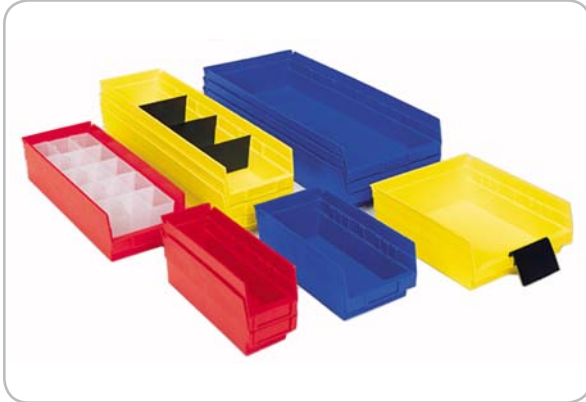

Each compartment is:

18-3/8 D x 4" H x 5-1/4 W

Overall Size:

16-1/8 W x 18-1/2 D x 8-1/8 H

PLASTIC SHELVING BINS

- Shelf Bins outlast corrugated bins—paying for themselves in reduced replacement costs.
- Superior construction allows Shelf Bins to be fully loaded without bulging or cracking.
- Durable polypropylene bins provide an attractive, neat appearance.
- Works with 12", 18", and 24" deep shelving or vertical storage and retrieval units.
- One-piece construction is waterproof and unaffected by grease or oil.