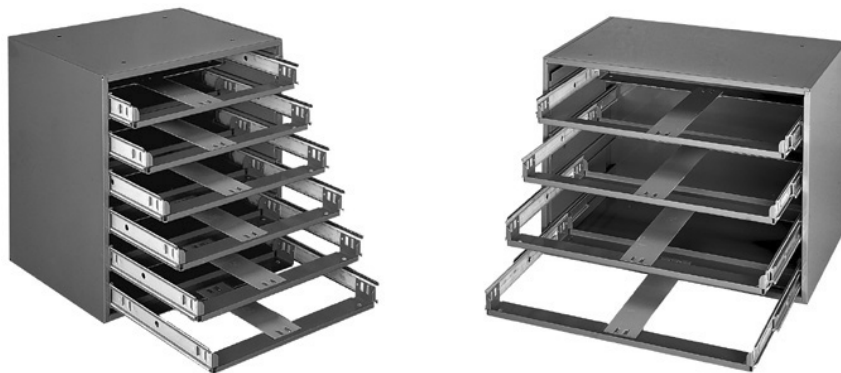

PROFESSIONAL SERIES
METAL TRAY ASSORTMENTS

Wire Spool Racks
Welding Rod Cabinets
Key Stock Racks
and Other Miscellaneous
Storage Units Available

For a Complete Listing of
Storage Accessories see
Pages 255-266