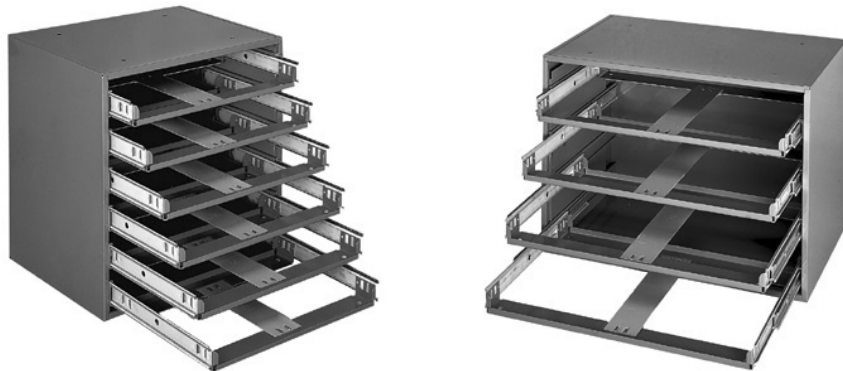

PROFESSIONAL SERIES
METAL TRAY ASSORTMENTS

Wire Spool Racks
Welding Rod Cabinets
Key Stock Racks
and Other Miscellaneous
Storage Units Available

For a Complete Listing of
Storage Accessories see
Pages 255-266