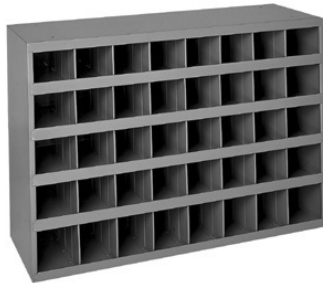

40 HOLE BIN ASSORTMENTS

Available in either 9" or 12" deep bins

Grade 8 Hex Head Cap Screws

USS Coarse Thread Domestic - Zinc Yellow
1/4-20 to 1/2-13
w/ Nuts, Flat & Lock Washers
40 Items 2150 Pieces

9" deep - 40 Bin Cabinet Assortment Part # **FK90040**

12" deep - 40 Bin Cabinet Assortment Part # **FK90040-12**

Entire Refill Contents (no cabinet)
Refill Part # **FR90040**

Grade 8 Hex Head Cap Screws

USS Coarse Thread Domestic - Zinc Yellow
9/16-12 to 1"-8
w/ Nuts, Flat & Lock Washers
40 Items 515 Pieces

9" deep - 40 Bin Cabinet Assortment Part # **FK90050**

12" deep - 40 Bin Cabinet Assortment Part # **FK90050-12**

Entire Refill Contents (no cabinet)
Refill Part # **FR90050**

Grade 8 - USS

FAS-KIT	1/4-20	1/4	1/4	1/4-20 x 1/2	1/4-20 x 3/4	1/4-20 x 1	1/4-20 x 1-1/4	1/4-20 x 1-1/2
item refill #	item refill #	item refill #	item refill #	item refill #	item refill #	item refill #	item refill #	item refill #
07684-100	35468-100	00250-100	05301-100	05303-100	05305-50	05306-50	05307-50	05307-50
item refill #	item refill #	item refill #	item refill #	item refill #	item refill #	item refill #	item refill #	item refill #
07685-100	35469-100	00251-100	05324-50	05326-50	05327-50	05328-25	05330-25	05330-25
item refill #	item refill #	item refill #	item refill #	item refill #	item refill #	item refill #	item refill #	item refill #
07686-100	35470-100	00252-100	05345-50	05347-25	05348-25	05349-25	05351-15	05351-15
item refill #	item refill #	item refill #	item refill #	item refill #	item refill #	item refill #	item refill #	item refill #
07687-50	35471-50	00253-100	05366-25	05368-25	05370-20	05372-15	05374-15	05374-15
item refill #	item refill #	item refill #	item refill #	item refill #	item refill #	item refill #	item refill #	item refill #
07688-50	35472-50	00254-100	05387-15	05389-15	05391-10	05393-10	05397-10	05397-10

↑ Stackable to Create an 80 Bin Assortment ↓

Grade 8 - USS

FAS-KIT	9/16-12	9/16	9/16	9/16-12 x 1-1/2	9/16-12 x 2	9/16-12 x 2-1/2	9/16-12 x 3	9/16-12 x 4
item refill #	item refill #	item refill #	item refill #	item refill #	item refill #	item refill #	item refill #	item refill #
07689-25	35473-25	00255-25	05404-10	05406-10	05408-10	05410-5	05414-5	05414-5
item refill #	item refill #	item refill #	item refill #	item refill #	item refill #	item refill #	item refill #	item refill #
07690-25	35474-25	00256-25	05421-10	05423-10	05425-5	05427-5	05431-5	05431-5
item refill #	item refill #	item refill #	item refill #	item refill #	item refill #	item refill #	item refill #	item refill #
07691-25	35475-25	00257-25	05437-10	05439-10	05441-5	05443-5	05447-5	05447-5
item refill #	item refill #	item refill #	item refill #	item refill #	item refill #	item refill #	item refill #	item refill #
07692-15	35476-25	00258-25	05453-5	05454-5	05455-5	05457-5	05459-5	05459-5
item refill #	item refill #	item refill #	item refill #	item refill #	item refill #	item refill #	item refill #	item refill #
07693-15	35477-25	00259-25	05462-5	05463-5	05464-5	05466-5	05468-5	05468-5