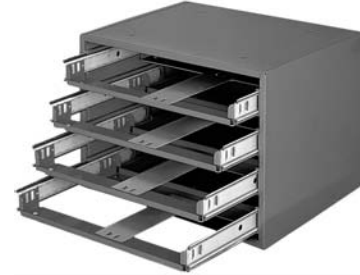

RACKS FOR SMALL SCOOP COMPARTMENT BOXES

These Small Racks are designed to hold Small Scoop Compartment Boxes. They are manufactured of prime cold rolled steel and finished in rust and acid resistant baked enamel. All parts, including cradles which support scoop boxes, and coated slides and tracks, are tooled for quality and uniformity. A center panel on each cradle keeps boxes from falling through, and special stops prevent units from being accidentally pulled from the rack. Racks are reinforced for strength and support loaded boxes in the open position without tilting.

Small Scoop Boxes are sold separately. Refer to previous page.

S
M
A
L
L

4 Drawer Slide Rack Part # **FK70075**

15-1/4" W x 11-3/4" D x 11-1/4" H
Finished in gray baked enamel