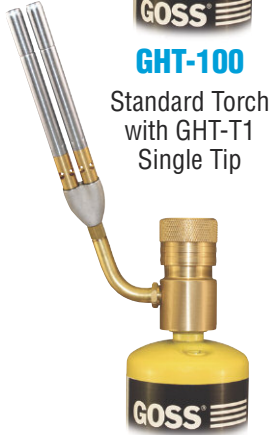

GOSS[®]

NEW **SwitchFire**[™]

Hand Torch System

INTERCHANGEABLE TIPS

- One Torch with Multiple Interchangeable Tip Options
- Hot Turbine Flame for Fast Soldering & Brazing
- Durable Construction
- Adjustable Brass Regulator

Regulator Arm Swivels 360°
Uses MAP-Pro[™] Propylene
or Propane Fuel Gas

Cylinders not included.

With the SwitchFire[™] torch system you can quickly switch tips to obtain the best flame for your soldering or brazing jobs. The quality brass regulator and tips are made for rugged use and engineered for performance.

All Tips Swivel 360°

GHT-100

Standard Torch with GHT-T1 Single Tip

Available with Push Button Piezo Lighter

GHT-100L

Piezo Lighter Torch with GHT-TL Tip

GHT-200

Torch with GHT-T2 Twin Tip

GHT-K12

Torch Kit

Switch your performance with multiple interchangeable tips.

- Interchangeable Tips
- Hot Turbine Flame
- Uses MAP-Pro™ Propylene or Propane Fuel Gas (CGA 600 Cylinder Connection)
- Filtered Orifice to Prevent Clogging
- Cylinders Not Included