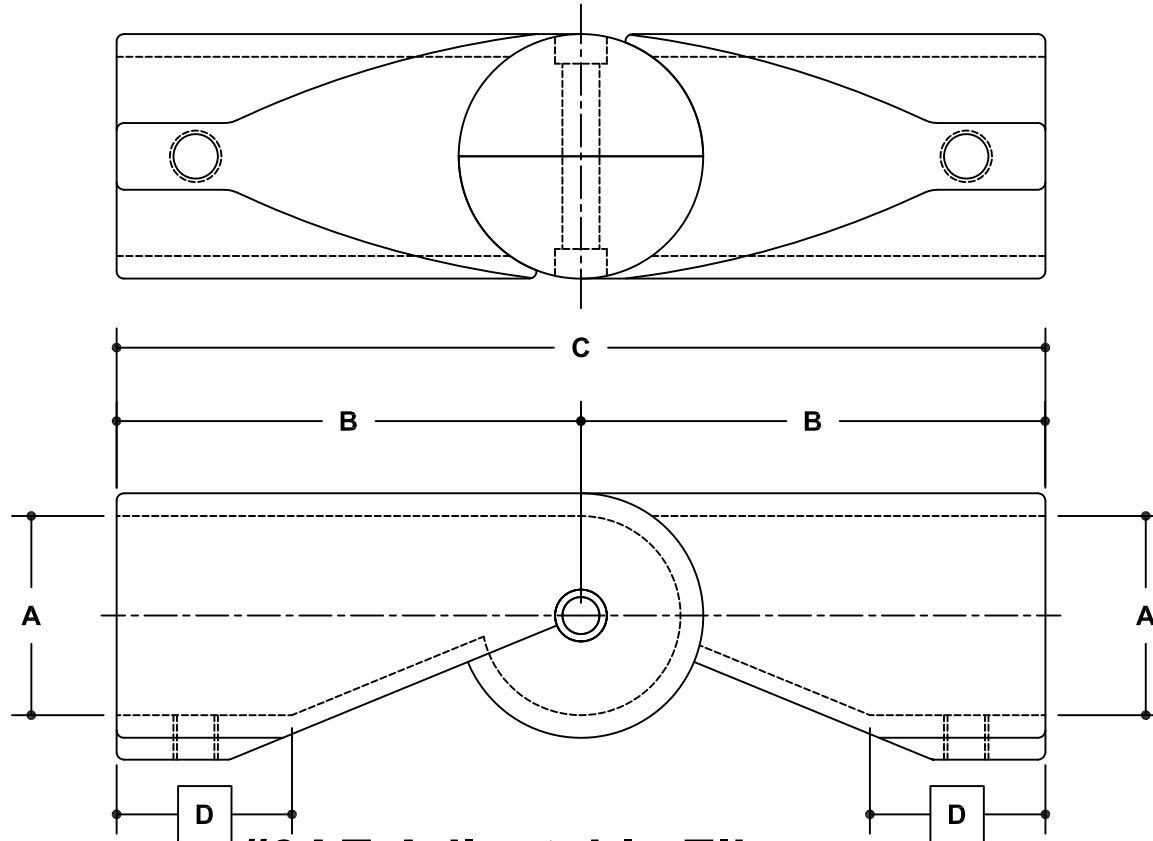

NOTE: DIMENSIONS LOCATED IN BOXES ARE COMMON
SETBACK DIMENSIONS FOR EACH FITTING

#3AE Adjustable Elbow

SCALE: HALF

ENGLISH UNITS (Inches)							
PIPE SIZE	A	B	C	D	E	F	G
1½"	1.93	4.50	9.00	1.63			
1¼"	1.68	3.81	7.63	1.38			

METRIC UNITS (mm)							
PIPE SIZE	A	B	C	D	E	F	G
1½"	49	114	229	41			
1¼"	43	97	194	35			