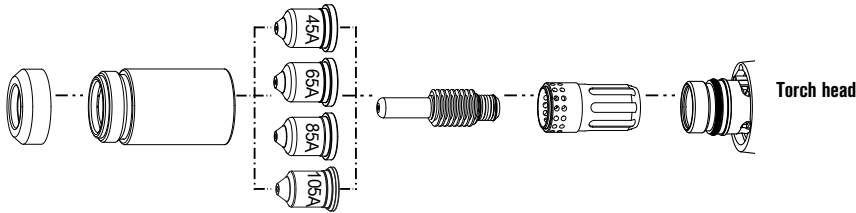

Unshielded consumables

	Shield/Deflector	Retaining cap	Nozzle	Electrode	Swirl ring
45 A	220955	220854	220941*	220842*	220994
65 A	220955	220854	220819*	220842*	220994
85 A	220955	220854	220816*	220842*	220994
105 A	220955	220854	220990*	220842*	220994