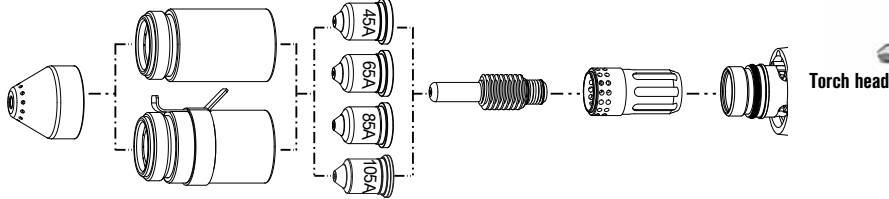

Mechanized consumables

	Shield	Retaining cap	Nozzle	Electrode	Swirl ring
45 A	220817*	220854	220941*	220842*	220994
65 A	220817*	220854	220819*	220842*	220994
85 A	220817*	220854	220816*	220842*	220994
105 A	220993*	220854	220990*	220842*	220994
Ohmic		220953