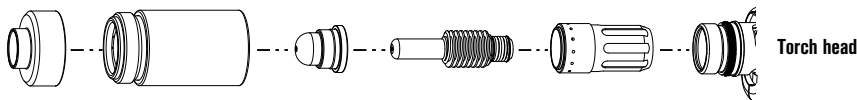

FineCut consumables

	Shield/Deflector	Retaining cap	Nozzle	Electrode	Swirl ring
45 A	220931	220854	220930*	220842*	220947