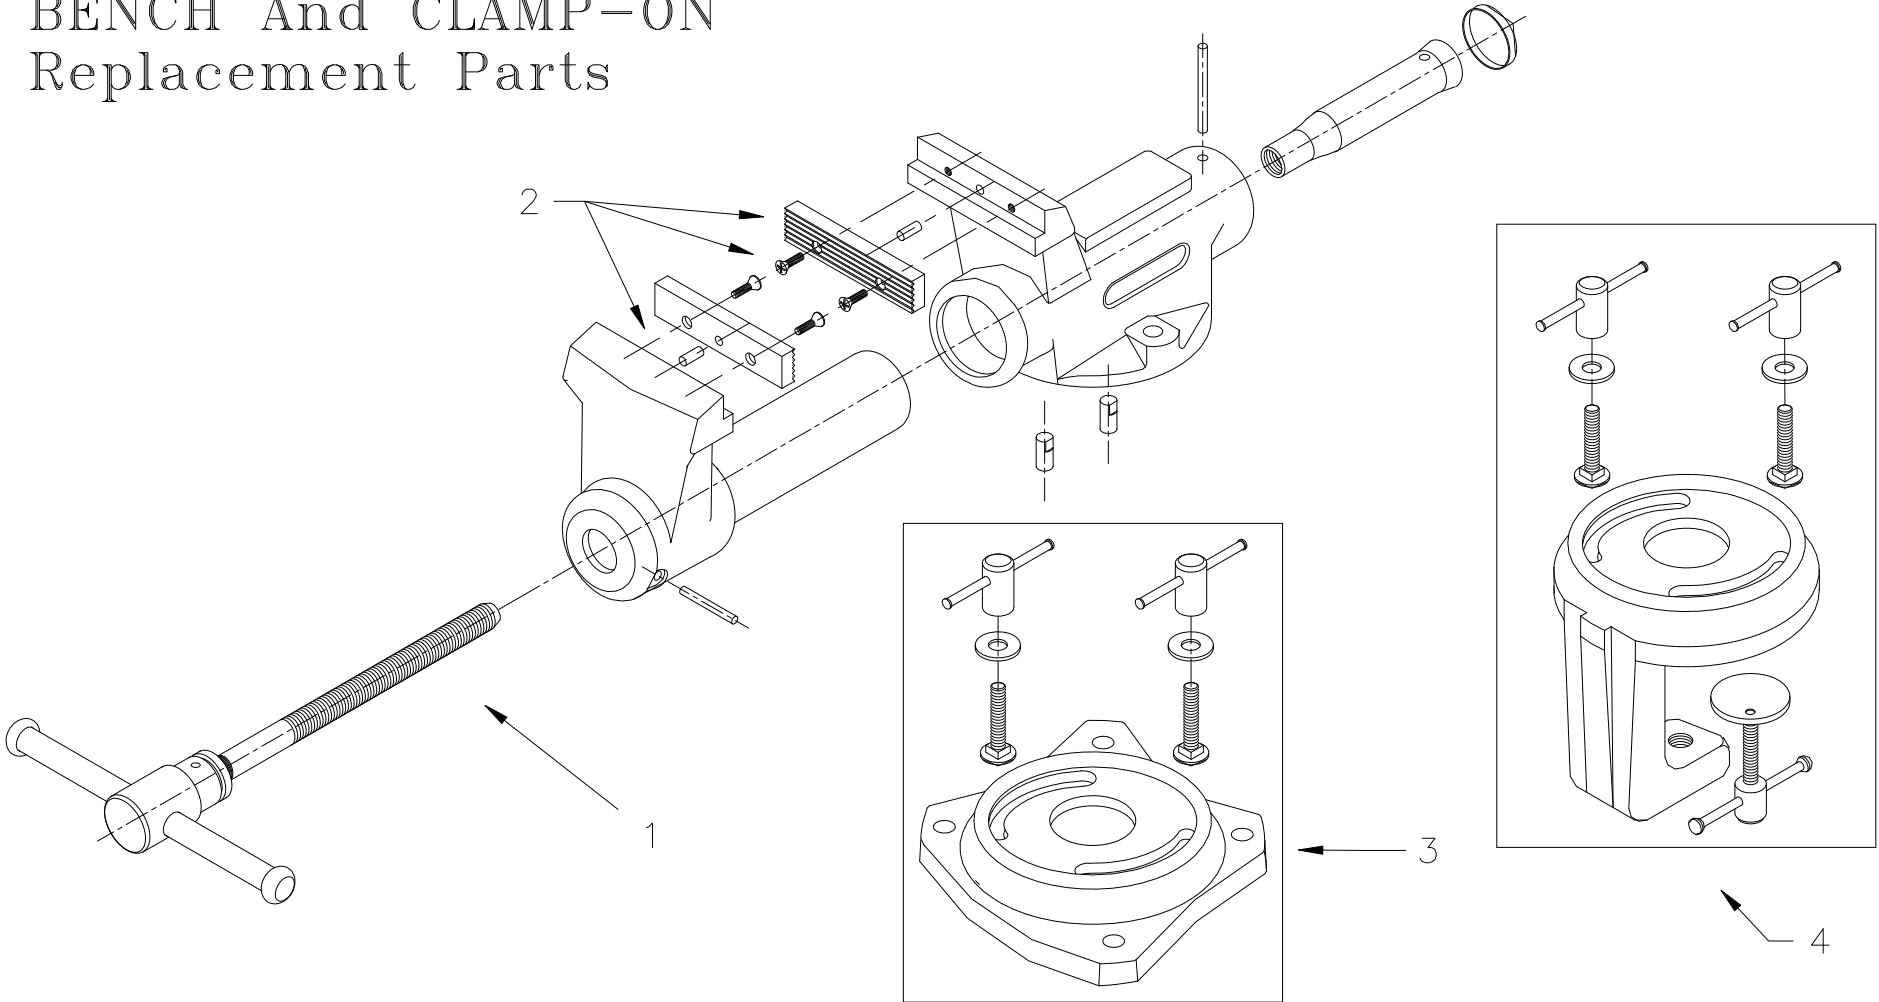

# SUPER JUNIOR VISE BENCH And CLAMP-ON Replacement Parts

WILTON MODEL NUMBER	WISE TYPE AND MOUNTING CONFIGURATION	ITEM #1 SPINDLE ASSEMBLY	ITEM #2 STRIATED JAW INSERTS	ITEM #3 BOLT DOWN SWIVEL BASE	ITEM #4 CLAMP-ON SWIVEL BASE
CBV-65 CBV-100	CLAMP-ON MODEL WITH SWIVEL BASE	2900260 2900290	2900270 2900300		2900250 2900280
SBV-65 SBV-100	BENCH MOUNTED MODEL WITH BOLT DOWN SWIVEL BASE	2900260 2900290	2900270 2900300	2900310 2900320	