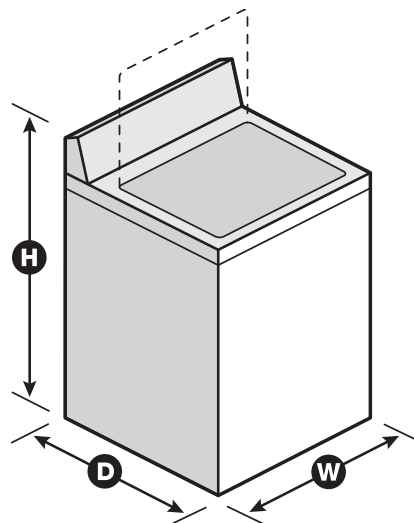

Washer Option Selections
Rinse Options
Soil Level
Wash Temp
Water Level

Dimensions

Product Dimensions (H x W x D) 42-3/4" x 27-1/4" x 28"

Height with Lid Open 90° 51-1/2"

Reference Material

[Dimension Guide](#)

The PowerWash® agitator tackles any load size with both efficient, concentrated cleaning to fight stubborn stains and robust wash action to help break up messes.

Large 4.2 Cu. Ft. Capacity

Move mountains of laundry with large 4.2 cu. ft. capacity.