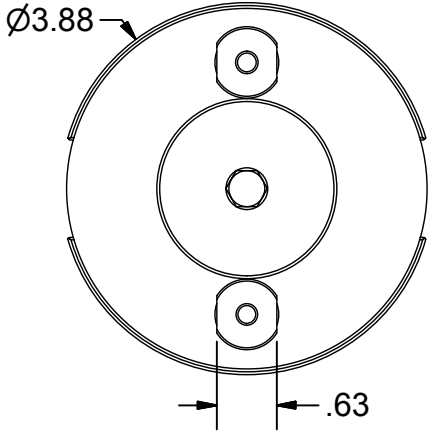

Parts List

ITEM	QTY	PART NUMBER	DESCRIPTION
1	2	15KY	DRIVE KEY
2	1	15LS	LOCK SCREW

PART
NUMBER

C50-15SM6

PARLEC

(800) TOOL USA
WORLD HEADQUARTERS
101 PERINTON PARKWAY
FAIRPORT, NEW YORK 14450