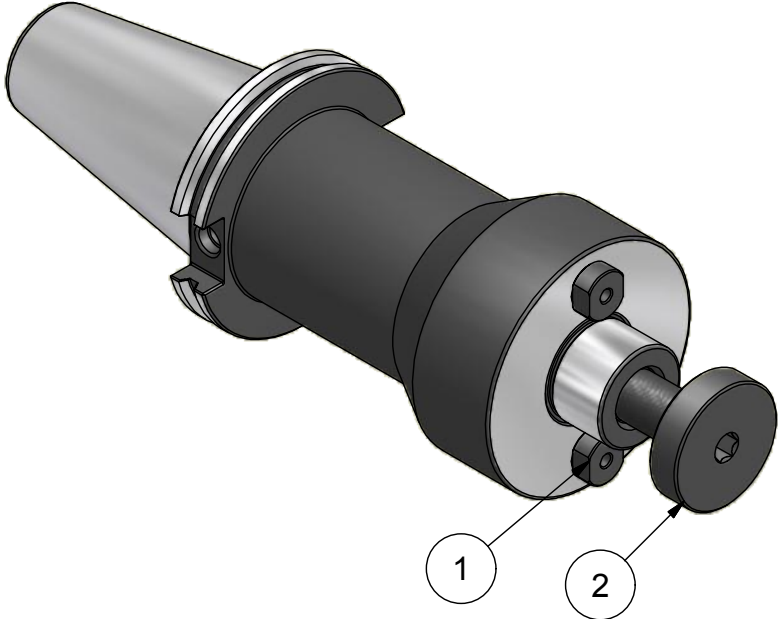

Parts List

ITEM	QTY	PART NUMBER	DESCRIPTION
1	2	15KY	DRIVE KEY
2	1	15LS	LOCK SCREW

PART
NUMBER

C50-15SM6

PARLEC

(800) TOOL USA
WORLD HEADQUARTERS
101 PERINTON PARKWAY
FAIRPORT, NEW YORK 14450