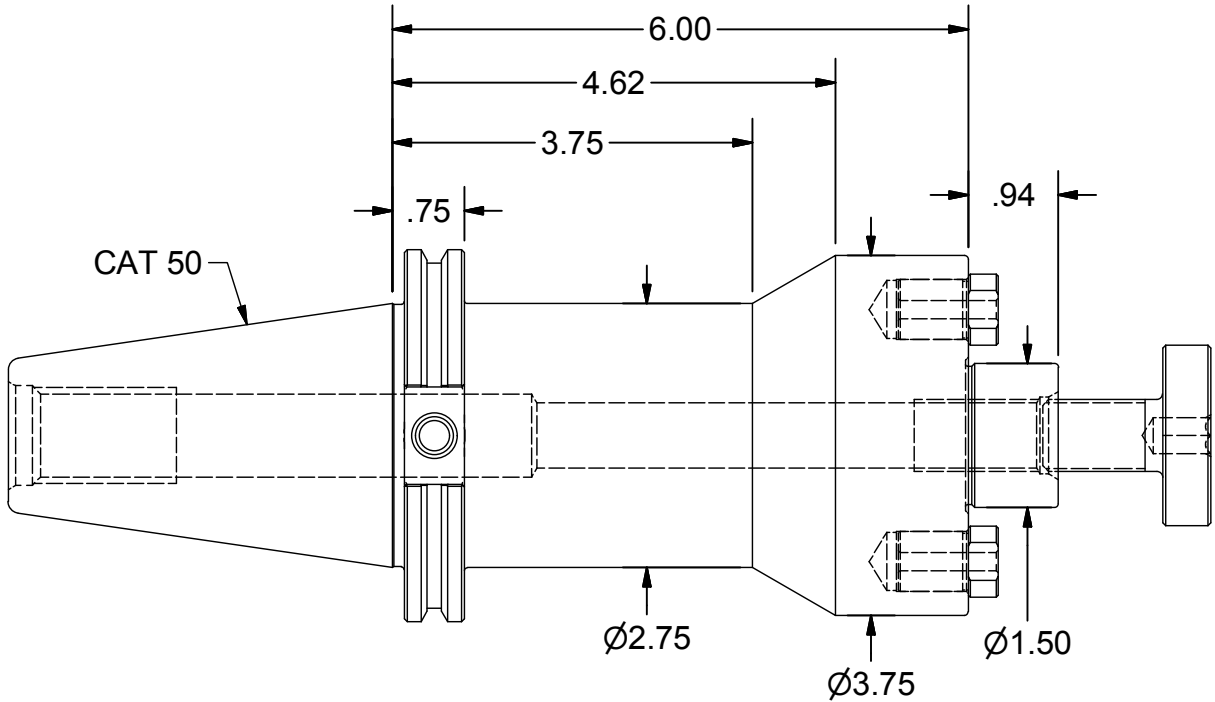

Parts List

ITEM	QTY	PART NUMBER	DESCRIPTION
1	2	15KY	DRIVE KEY
2	1	15LS	LOCK SCREW

PART
NUMBER

C50-15SM6

PARLEC

(800) TOOL USA
WORLD HEADQUARTERS
101 PERINTON PARKWAY
FAIRPORT, NEW YORK 14450