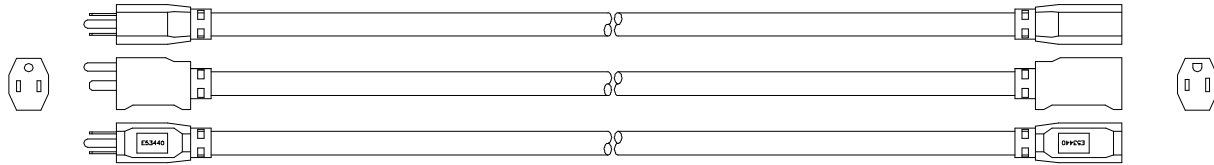

PRODUCT SPECIFICATION

CATALOG NUMBER: See table below
DESCRIPTION: Outdoor use SJTW cord set
APPROVALS: UL Listed and CSA Certified, or UL/CUL Listed Outdoor Use Cord Set

CONSTRUCTION PARAMETERS:

Cable type: SJTW
 Conductor: See table below
 Jacket material: PVC
 Overall cable O.D. (nom): See table below
 Cord rating: Hard Usage per the National Electrical Code
 Cable legend: Indent print
 Cable color: See table below

Note: Plug and connector style may vary

Attachment plug configuration: NEMA 5-15P
 Cord connector configuration: NEMA 5-15R
 Plug and connector material: PVC
 Plug and connector color: Same as cable color

ELECTRICAL PROPERTIES:

Cable temperature rating: -40 to +60 °C
 Nominal operating voltage: 125 VAC
 Maximum operating current: See table below

Catalog no.	Length	Color	Conductor	Cable O.D. (nom)	Current rating
02304	10 ft	Orange	16/3 26/30 BC	0.315 in	13A
02305	15 ft	Orange			
02306	15 ft	Black			
02307	25 ft	Orange			
02308	50 ft	Orange			
02309	100 ft	Orange			10 A
02407	25 ft	Red	14/3 41/30 BC	0.352 in	15A
02408	50 ft	Red			13A
02409	100 ft	Red			13A