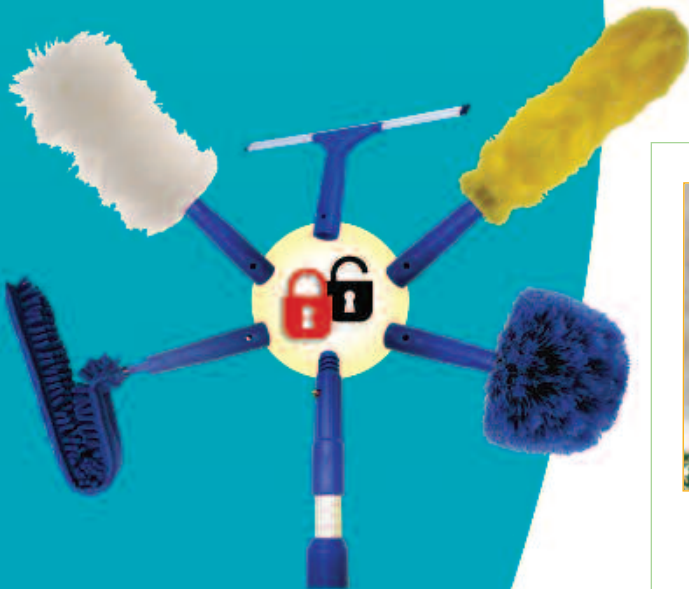

# Our Pole Does It All.

Secure Click-Lock Feature

*No Need to Twist,  
Just Click.  
Clean Faster and Better!*

Click-Lock System Product Video

More than window cleaning, our extension poles are up to a wide variety of tasks. *Secure Click-Lock Feature* on pole tip attaches Ettore's cleaning tools to extension pole, and the standard threaded tip works with paint rollers and dusters while the universal taper is compatible with virtually all window cleaning tools.

## RE-A-C-H® Extension Poles & All-Purpose Extension Poles

- Heavy gauge rust-proof aluminum tubing for durability
- Fluted for added strength and better gripping when wet
- Easily extends to desired length with fast open/close tapered clamp design
- Threaded tapered tip holds a variety of tools
- Click-Lock tips secures cleaning tools to extension pole
- Hang hole for convenient storage