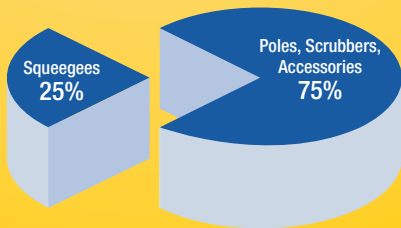

# The Best Selling Brand in America.

*We Created  
the Category.*

Ettore's Company Intro Movie

When you partner with Ettore, you have the strength of the category leader behind you. From a patented squeegee design invented in 1936, Ettore has grown to become the leading brand of window cleaning tools sold at retail today. We offer a complete program to help you generate add-on sales for increased profitability.

A full complement of window cleaning tools delivers four times the selling power.

Squeegees represent just 25% of the window cleaning products sale—add poles, scrubbers and soap to compound profitability.