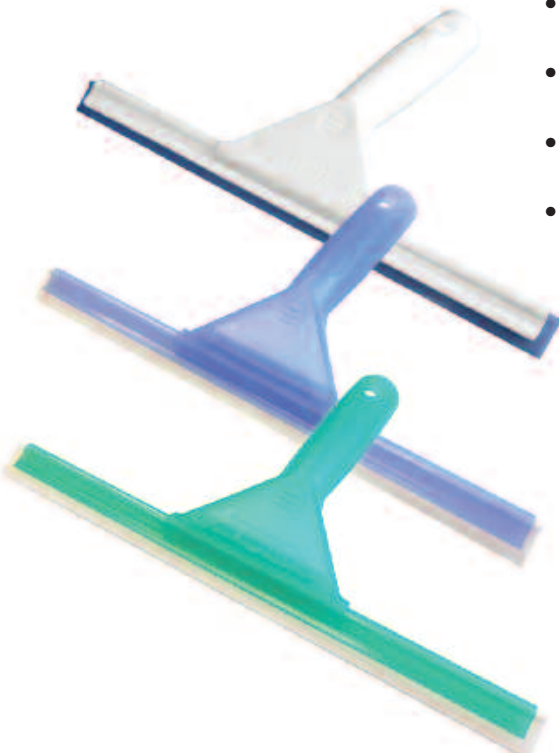

Shower Sweep®

- 11" silicone blade for streak-free cleaning
- All plastic construction won't scratch surfaces
- High impact plastic tapered handle
- Available in white or designer colors