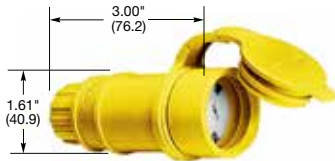

**HBL5269C**

**HBL1547**

**HBL15W47**

**HBL5969VY**

**HBL5963VY**

Dimensions in Inches (mm)

#### Insulgrip®

Description	Cord Diameter	Catalog Number	
Black and white nylon.	.230"-.720" (5.8-18.3)	<b>HBL5269C</b>	<b>HBL5369C</b>
Blue and white nylon.	.230"-.720" (5.8-18.3)	<b>HBL5269CBL</b>	-
Black nylon extra large cord clamp.	.360"-.720" (9.1-18.3)	<b>HBL5269EBK</b>	<b>HBL5369EBK</b>
Corrosion resistant yellow nylon.	.230"-.720" (5.8-18.3)	<b>HBL52CM69C</b>	<b>HBL53CM69C</b>

#### Elastogrip®

Description	Cord Diameter	Catalog Number	
Yellow elastomer, dust tight. IP20 SUITABILITY.	.300"-.655" (7.6-16.6)	<b>HBL1547</b>	<b>HBL1533</b>
Yellow elastomer, watertight. IP20 and IP55 SUITABILITY.	.300"-.655" (7.6-16.6)	<b>HBL15W47*</b>	<b>HBL15W33*</b>
Yellow elastomer, watertight. IP65, 66, 67 SUITABILITY.	.375"-.625" (9.5-15.9)	<b>HBL15W47A</b>	<b>HBL15W33A</b>