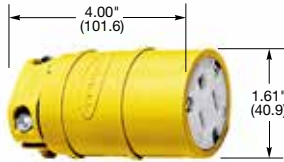

**HBL5269C**

**HBL1547**

**HBL15W47**

**HBL5969VY**

**HBL5963VY**

Dimensions in Inches (mm)

#### Insulgrip®

Description	Cord Diameter	Catalog Number	
Black and white nylon.	.230"-.720" (5.8-18.3)	<b>HBL5269C</b>	<b>HBL5369C</b>
Blue and white nylon.	.230"-.720" (5.8-18.3)	<b>HBL5269CBL</b>	-
Black nylon extra large cord clamp.	.360"-.720" (9.1-18.3)	<b>HBL5269EBK</b>	<b>HBL5369EBK</b>
Corrosion resistant yellow nylon.	.230"-.720" (5.8-18.3)	<b>HBL52CM69C</b>	<b>HBL53CM69C</b>

#### Elastogrip®

Description	Cord Diameter	Catalog Number	
Yellow elastomer, dust tight. IP20 SUITABILITY.	.300"-.655" (7.6-16.6)	<b>HBL1547</b>	<b>HBL1533</b>
Yellow elastomer, watertight. IP20 and IP55 SUITABILITY.	.300"-.655" (7.6-16.6)	<b>HBL15W47*</b>	<b>HBL15W33*</b>
Yellow elastomer, watertight. IP65, 66, 67 SUITABILITY.	.375"-.625" (9.5-15.9)	<b>HBL15W47A</b>	<b>HBL15W33A</b>