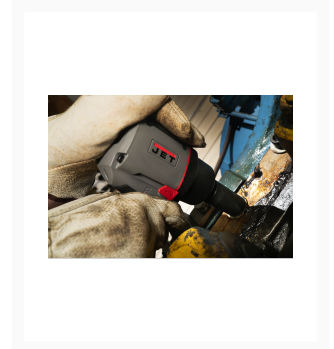

# JAT-126, 1/2" Composite Impact Wrench

## Description

---

The Jet JAT-126 1/2" Composite Impact Wrench delivers great power, light weight, and outstanding durability in a surprisingly short and incredibly well balance package. This tool packs in 800 ft.-lbs. of torque with reduced vibration and exceptional balance to give the user the control they want without losing the power they need to get the job done. This tool is great for general repair, general maintenance, and assembly work.

## Additional Information

---

SKU	505126
Air Consumption (CFM)	5.4000
Air Inlet (NPT)	1/4
Blows Per Minute	1300
Bullets	Easy touch teasing trigger for great control throughout the torque range, High impact resistant composite housing for lightweight durability, Lightweight aluminum clutch housing for great durability and tool balance, One hand side-to-side forward/reverse for easy one hand operation, Twin hammer clutch has all the power without all the vibration, Unmatched balance to reduce fatigue over long usage
Free Speed (RPM)	7300.0000
Min. Air Hose (ID)	3/8
Overall Length (In.)	6.85
Prop 65	Cancer and Reproductive Harm
Sound Power (db) (A)	112.2000
Sound Pressure (db) (A)	101.2000
Square Drive (In.)	1/2
Vibration Value (m/s <sup>2</sup> )	7.8100
Weight (Lbs.)	4.4
Working Torque (Ft.) (Lbs.)	140-680
Max Torque (ft.lbs)	800.0000