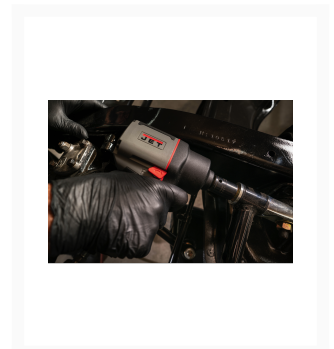

# JAT-126, 1/2" Composite Impact Wrench

## Description

---

The Jet JAT-126 1/2" Composite Impact Wrench delivers great power, light weight, and outstanding durability in a surprisingly short and incredibly well balance package. This tool packs in 800 ft.-lbs. of torque with reduced vibration and exceptional balance to give the user the control they want without losing the power they need to get the job done. This tool is great for general repair, general maintenance, and assembly work.

## Additional Information

---

SKU	505126
Air Consumption (CFM)	5.4000
Air Inlet (NPT)	1/4
Blows Per Minute	1300
Bullets	Easy touch teasing trigger for great control throughout the torque range, High impact resistant composite housing for lightweight durability, Lightweight aluminum clutch housing for great durability and tool balance, One hand side-to-side forward/reverse for easy one hand operation, Twin hammer clutch has all the power without all the vibration, Unmatched balance to reduce fatigue over long usage
Free Speed (RPM)	7300.0000
Min. Air Hose (ID)	3/8
Overall Length (In.)	6.85
Prop 65	Cancer and Reproductive Harm
Sound Power (db) (A)	112.2000
Sound Pressure (db) (A)	101.2000
Square Drive (In.)	1/2
Vibration Value (m/s <sup>2</sup> )	7.8100
Weight (Lbs.)	4.4
Working Torque (Ft.) (Lbs.)	140-680
Max Torque (ft.lbs)	800.0000