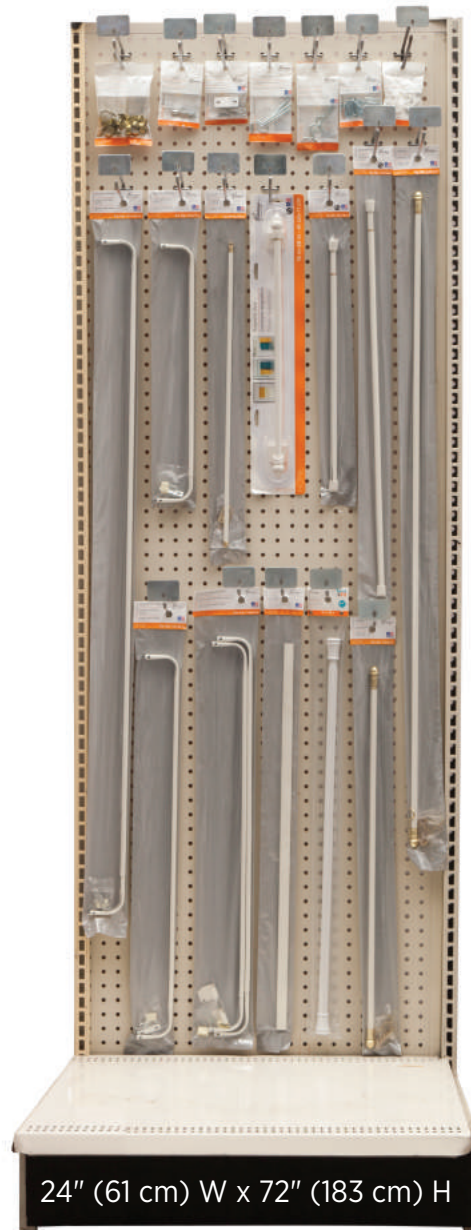

24" (61 cm) W x 72" (183 cm) H

PRODUCT #	DESCRIPTION	PAGE #	PRODUCT #	DESCRIPTION	PAGE #
KN1002	PIN ON HOOK, HEAVY DUTY POINTED TOP, 14 PACK	PAGES 123-124	KN641/1	21-38 SWIVEL END SASH ROD, 1/4" CLEARANCE WHITE	PAGES 115-116
KN1865	CARRIER PLASTIC 10PK	PAGES 123-124	KN870/11	CENTER SUPPORT, SINGLE, PAIR, 2-1/2" PROJECTION	PAGES 123-124
KN386/1	28"-48" 7/16" CAFÉ ROD, DRESDEN - WHITE	PAGES 113-114	KN879/11	CENTER SUPPORT, DOUBLE, PAIR, 2-1/2" & 3-1/2" PROJECTION	PAGES 123-124
KN387/1	48"-84" 7/16" CAFÉ ROD, DRESDEN - WHITE	PAGES 113-114	KN977/30	3/4" CAFE CLIP RING - BRONZE, 14 PACK	PAGES 113-114
KN40344	16"-28" 7/16" PETITE MAGNETIC ROD WHITE	PAGES 119-120	KN851	FLAT ROD SINGLE BRACKET, PAIR	PAGES 123-124
KN510	18"-28" HEAVY DUTY ROD, 2-1/2" PROJECTION - WHITE	PAGES 109-110	KN852	FLAT ROD DOUBLE BRACKET, PAIR	PAGES 123-124
KN511	28"-48" HEAVY DUTY ROD, 2-1/2" PROJECTION - WHITE	PAGES 109-110			
KN512	48"-86" HEAVY DUTY ROD, 2-1/2" PROJECTION - WHITE	PAGES 109-110			
KN521	28"-48" HEAVY DUTY ROD, DOUBLE, 2-1/2" & 3-1/2" PROJECTION - WHITE	PAGES 109-110			
KN549	25" HEAVY DUTY EXTENDER ROD - WHITE	PAGES 109-110			
KN630/1	18"-28" 7/16" STRAFFORD SPRING ROD - WHITE	PAGES 117-118			
KN631/1	28"-48" 7/16" STRAFFORD SPRING ROD - WHITE	PAGES 117-118			
KN633	28"-48" ROGERS 5/8" SLIDE AND LOCK TENSION ROD - WHITE	PAGES 117-118