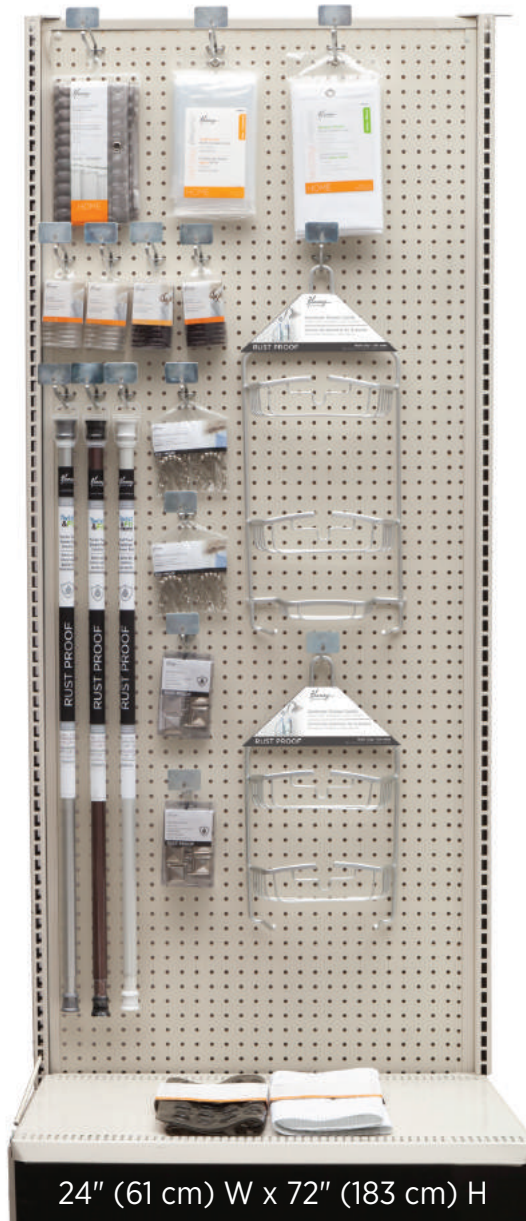

BATH 2FT PLANOGRAM - POG 1928 RUST PROOF

24" (61 cm) W x 72" (183 cm) H

PRODUCT #	DESCRIPTION	PAGE #
KN609C/60AV1	42"-72" ALUMINUM SHOWER ROD - MATTE GRAY	PAGES 7-8
KN609C/65AV1	42"-72" ALUMINUM SHOWER ROD - MATTE ORB	PAGES 7-8
KN609C/66A	ALUMINUM SHOWER ROD - PEARL WHITE	PAGES 7-8
KN61150	MD WEIGHT EMBOSSED PEVA LINER - GEO SMOKE	PAGES 25-26
KN61204V1	DOUBLE SHOWER HOOKS - CHOCOLATE	PAGES 21-22
KN61211V1	DOUBLE SHOWER HOOKS - CLEAR	PAGES 21-22
KN61274	FOAM BATH MAT 15.5" X 27.5" - WHITE	PAGES 33-34
KN614234	HANGING CADDY 10" X 18" X 5" - MATTE GRAY	PAGES 35-36
KN614236	HANGING CADDY 10" X 24" X 5" - MATTE GRAY	PAGES 35-36
KN61440	MEDIUM WEIGHT PEVA SHOWER LINER - WHITE	PAGES 25-26
KN61443	MEDIUM WEIGHT PEVA SHOWER LINER - CLEAR	PAGES 25-26
KN62157	DECORATIVE SHOWER HOOKS - ELLA MATTE GRAY	PAGES 13-14
KN67124	DOUBLE ROLLER RINGS - MATTE GRAY	PAGES 13-14
KN67245	VINYL BATH MAT - GRAY SMOKE	PAGES 33-34