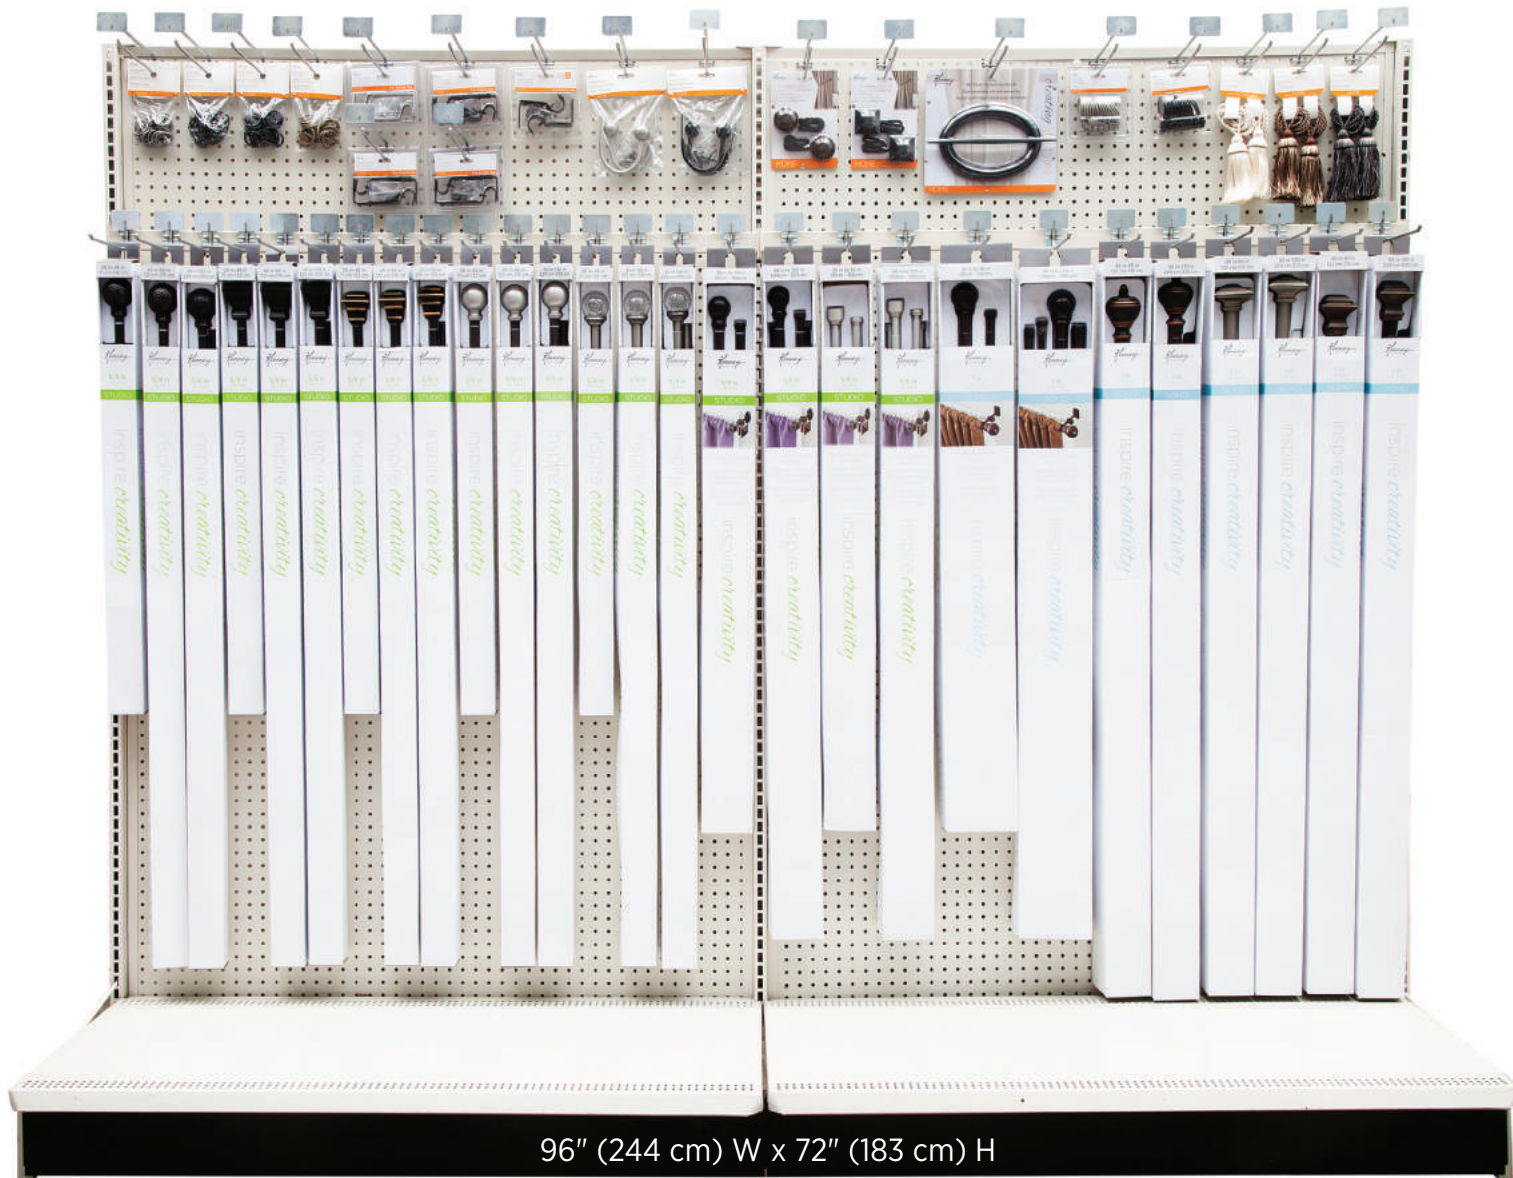

DECORATIVE HARDWARE 8FT PLANOGRAM - POG 1871

5/8", 1" DIAMETER SINGLE & DOUBLE RODS

96" (244 cm) W x 72" (183 cm) H

PRODUCT #	DESCRIPTION	PAGE #	PRODUCT #	DESCRIPTION	PAGE #
KN75000	5/8", 3/4" CLIP RINGS, 14 PACK - BLACK	PAGES 93-94	KN75797V1	90"-130" 5/8" SEVILLE - MATTE BLACK	PAGES 79-80
KN75001	5/8", 3/4" CLIP RINGS, 14 PACK - ANTIQUE PEWTER	PAGES 93-94	KN75703	28"-48" 5/8" TURINO - OIL RUBBED BRONZE	PAGES 79-80
KN75003	5/8", 3/4" CLIP RINGS, 14 PACK - DARK BROWN	PAGES 93-94	KN75704	48"-86" 5/8" TURINO - OIL RUBBED BRONZE	PAGES 79-80
KN75005	5/8", 3/4" CLIP RINGS, 14 PACK - OLD WORLD BRASS	PAGES 93-94	KN75705	90"-130" 5/8" TURINO - OIL RUBBED BRONZE	PAGES 79-80
KN85304	1" ADJUSTABLE BRACKET - BROWN/BLACK	PAGES 93-94	KN75668V1	28"-48" 5/8" EDGAR - BRUSHED NICKEL/WALNUT	PAGES 79-80
KN85290	3.5"-5.5" ADJUSTABLE BRACKET - BLACK	PAGES 93-94	KN75669V1	48"-86" 5/8" EDGAR - BRUSHED NICKEL/WALNUT	PAGES 79-80
KN85291	3.5"-5.5" ADJUSTABLE BRACKET - MOCHA	PAGES 93-94	KN75670V1	90"-130" 5/8" EDGAR - BRUSHED NICKEL/WALNUT	PAGES 79-80
KN85293	3.5"-5.5" ADJUSTABLE BRACKET - SATIN NICKEL	PAGES 93-94	KN75300	28"-48" 5/8" WALDEN - GLASS/PEWTER	PAGES 83-84
KN74981	HOLDBACK BALL END - ANTIQUE PEWTER	PAGES 93-94	KN75301	48"-86" 5/8" WALDEN - GLASS/PEWTER	PAGES 83-84
KN74983	HOLDBACK BALL END - BLACK	PAGES 93-94	KN75302	90"-130" 5/8" WALDEN - GLASS/PEWTER	PAGES 83-84
KN85203	1", 1.25" CLIP RINGS, 14 PACK - ANTIQUE PEWTER	PAGES 93-94	KN85057	36-66" 5/8" DOUBLE - WAKEFIELD - BLACK	PAGES 85-86
KN85204	1", 1.25" CLIP RINGS, 14 PACK - BROWN/BLACK	PAGES 93-94	KN85058	66-120" 5/8" DOUBLE - WAKEFIELD - BLACK	PAGES 85-86
KN85284	FLAT HAIRPIN HOLDBACK - MATTE BLACK	PAGES 95-96	KN85067	36-66" 5/8" DOUBLE - ASTRID - BRUSHED NICKEL	PAGES 85-86
KN99731	TIEBACK PAIR - IVORY	PAGES 97-98	KN85068	66-120" 5/8" DOUBLE - ASTRID - BRUSHED NICKEL	PAGES 85-86
KN99709	TIEBACK PAIR - CHOCOLATE MULTI	PAGES 97-98	KN85061V1	36-66" 1" DOUBLE - HAMLIN - WEATHERED BROWN	PAGES 87-88
KN99710	TIEBACK PAIR - GREY MULTI	PAGES 97-98	KN85062V1	66-120" 1" DOUBLE - HAMLIN - WEATHERED BROWN	PAGES 87-88
KN99725	MEDIUM MAGNETIC HOLDBACK, NORMAN - BLACK	PAGES 95-96	KN85153	48"-86" 1" MANOR - ANTIQUE COPPER	PAGES 83-84
KN99726	MEDIUM MAGNETIC HOLDBACK - MARBLE	PAGES 95-96	KN85154	90"-130" 1" MANOR - ANTIQUE COPPER	PAGES 83-84
KN75798V1	28"-48" 5/8" WOVEN BALL - WEATHERED BROWN	PAGES 79-80	KN85246	48"-86" 1" MISSION - PEWTER	PAGES 83-84
KN75799V1	48"-86" 5/8" WOVEN BALL - WEATHERED BROWN	PAGES 79-80	KN85247	90"-130" 1" MISSION - PEWTER	PAGES 83-84
KN75800V1	90"-130" 5/8" WOVEN BALL - WEATHERED BROWN	PAGES 79-80	KN85194	48"-86" 1" LINCOLN - OIL RUBBED BRONZE	PAGES 83-84
KN75795V1	28"-48" 5/8" SEVILLE - MATTE BLACK	PAGES 79-80	KN85195	90"-130" 1" LINCOLN - OIL RUBBED BRONZE	PAGES 83-84
KN75796V1	48"-86" 5/8" SEVILLE - MATTE BLACK	PAGES 79-80