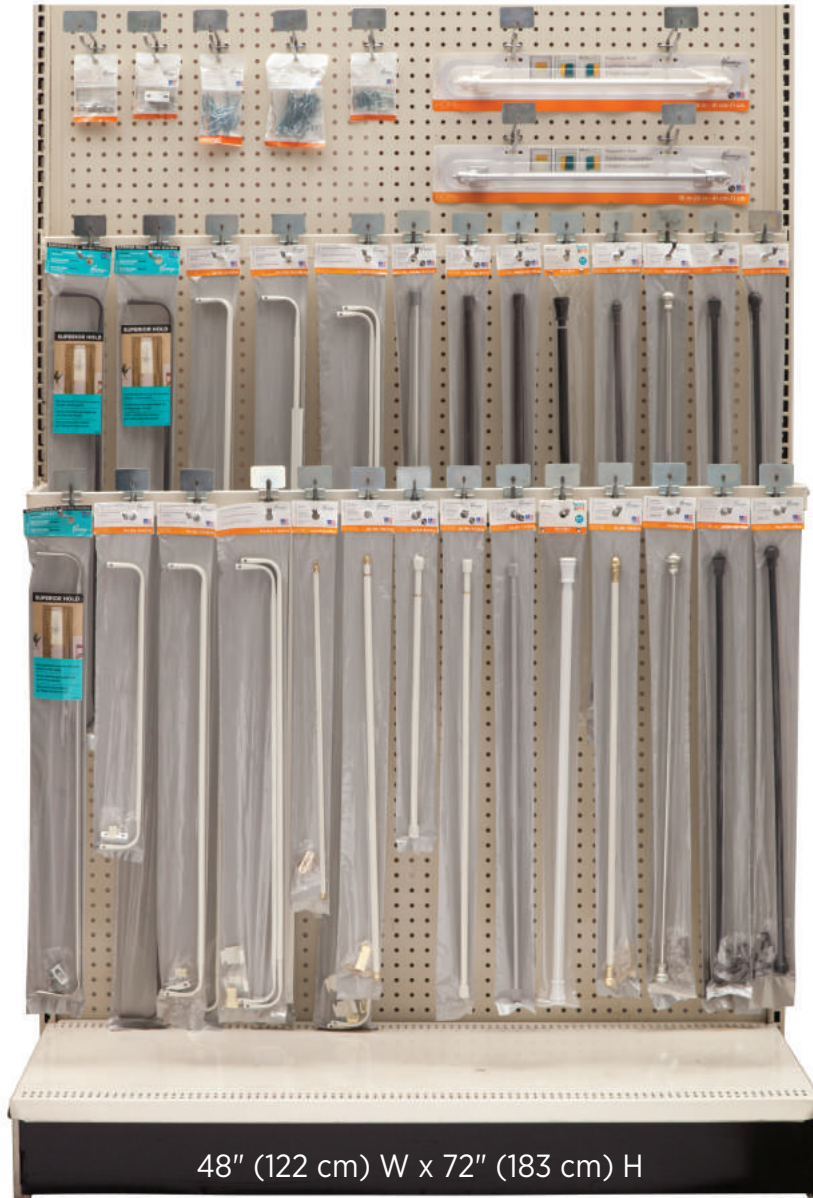

STANDARD 4FT PLANOGRAM - POG 2047 CORE BASIC RODS

48" (122 cm) W x 72" (183 cm) H

PRODUCT #	DESCRIPTION	PAGES #	PRODUCT #	DESCRIPTION	PAGE #
KN851	SINGLE STYLE BRACKET PAIR	PAGES 93-94	KN367/5	48"-84" 7/16" CAFÉ ROD, AMELIA - BLACK	PAGES 113-114
KN852	DOUBLE BRACKET PAIR	PAGES 93-94	KN365/5	48"-84" 7/16" CAFÉ ROD, FIONA - BLACK	PAGES 113-114
KN1007	PIN ON HOOK EXTRA LONG, 14 PACK	PAGES 93-94	KN510	18"-28" HEAVY DUTY ROD, 2" CLEARANCE - WHITE	PAGES 109-110
KN1041	SLIP IN HOOK, 3" X 1/2" HEADING, 14 PACK	PAGES 93-94	KN511	28"-48" HEAVY DUTY ROD, 2" CLEARANCE - WHITE	PAGES 109-110
KN1002	PIN ON HOOK, HEAVY DUTY POINTED TOP, 14 PACK	PAGES 93-94	KN521	28"-48" HEAVY DUTY DBL ROD, 2"-3" CLRNC - WHITE	PAGES 109-110
KN40344	16"-28" 7/16" PETITE MAGNETIC ROD - WHITE	PAGES 119-120	KN641/1	21"-38" SWIVEL END SASH ROD, 1/4" CLRNC - WHITE	PAGES 115-116
KN40343	16"-28" 7/16" PETITE MAGNETIC ROD - SATIN SILVER	PAGES 119-120	KN391/1	28"-48" 7/16" ROUND SASH ROD, 1" CLRNC - WHITE	PAGES 115-116
KN512	48"-86" HEAVY DUTY ROD, 2" CLEARANCE - WHITE	PAGES 109-110	KN630/1	18"-28" 7/16" STRAFFORD SPRING ROD - WHITE	PAGES 117-118
KN513	84"-120" HEAVY DUTY ROD, 2" CLEARANCE - WHITE	PAGES 109-110	KN631/1	28"-48" 7/16" STRAFFORD SPRING ROD - WHITE	PAGES 117-118
KN522	48"-86" HEAVY DUTY DBL, 2"-3" CLEARANCE - WHITE	PAGES 109-110	KN631/9	28"-48" 7/16" STRAFFORD SPRING ROD - PEWTER	PAGES 117-118
KN617	36"-60" 5/8" HANSEN OVAL SPRING ROD - WHITE	PAGES 117-118	KN633	28"-48" ROGERS 5/8" SLIDE & LOCK TENSION - WHITE	PAGES 117-118
KN613	28"-48" 5/8" CARLISLE SPRING ROD - CHROME	PAGES 117-118	KN386/1	28"-48" 7/16" CAFÉ ROD, DRESDEN - WHITE	PAGES 113-114
KN620	28"-48" 5/8" CARLISLE SPRING ROD - CHOCOLATE	PAGES 117-118	KN360/19	28"-48" 7/16" CAFÉ ROD, ASHBY - SATIN SILVER	PAGES 113-114
KN621	48"-75" 5/8" CARLISLE SPRING ROD - CHOCOLATE	PAGES 117-118	KN366/5	28"-48" 7/16" CAFÉ ROD, AMELIA - BLACK	PAGES 113-114
KN634	28"-48" ROGERS 5/8" SLIDE & LOCK TENSION - BLACK	PAGES 117-118	KN364/5	28"-48" 7/16" CAFÉ ROD, FIONA - BLACK	PAGES 113-114
KN387/38	48"-84" 7/16" CAFÉ ROD, DRESDEN - ORB	PAGES 113-114	KN656	28"-48" LOCKSEAM CURTAIN 2.5 CLRNC - ESPRESSO	PAGES 111-112
KN386/38	28"-48" 7/16" CAFÉ ROD, DRESDEN - ORB	PAGES 113-114	KN658	48"-86" LOCKSEAM CURTAIN 2.5 CLRNC - ESPRESSO	PAGES 111-112
KN361/19	48"-84" 7/16" CAFÉ ROD, ASHBY - SATIN SILVER	PAGES 113-114	KN659 2	8-48 LOCKSEAM CURTAIN 2.5 CLRNC - SATIN SILVER	PAGES 111-112