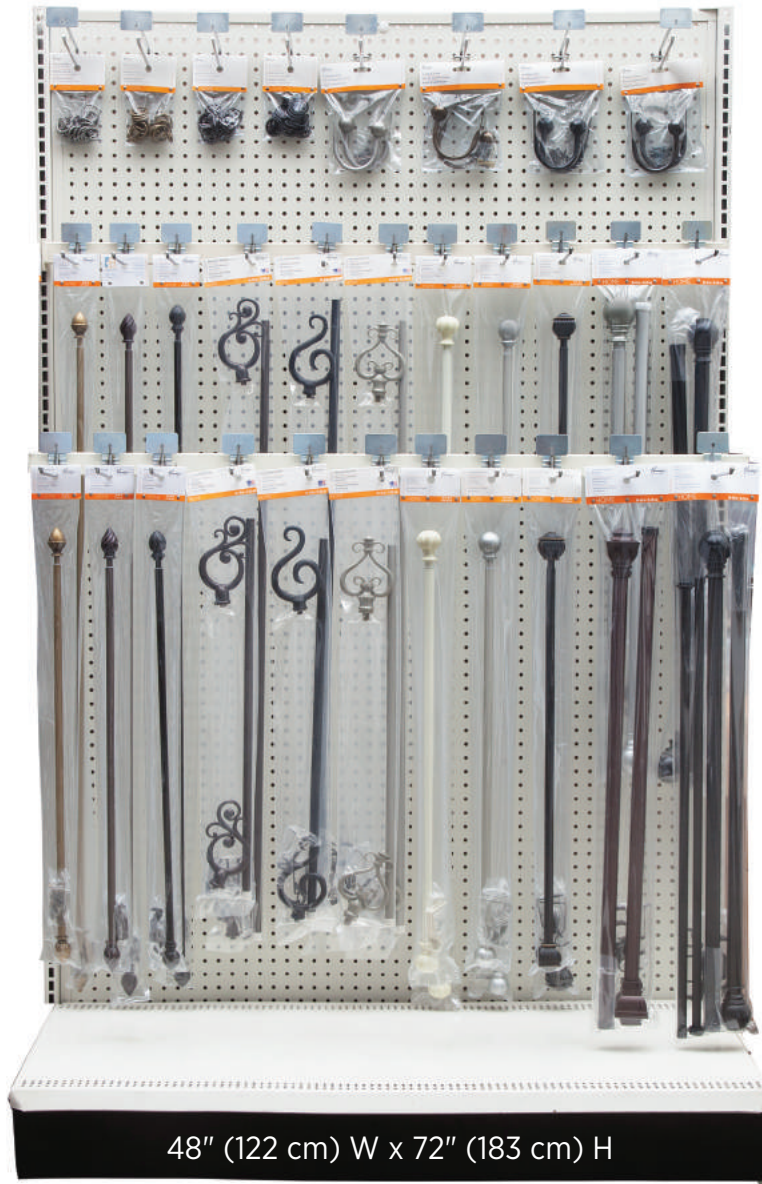

DECORATIVE 4FT PLANOGRAM - POG 1867

5/8" & 1/2" DIAMETER RODS

48" (122 cm) W x 72" (183 cm) H

PRODUCT #	DESCRIPTION	PAGES #	PRODUCT #	DESCRIPTION	PAGE #
KN75001	5/8", 3/4" CLIP RINGS, 14 PACK - ANTIQUE PEWTER	PAGES 93-94	KN65274	48"-84" 5/8" SCROLL HOOK - BLACK	PAGES 71-72
KN75005	5/8", 3/4" CLIP RINGS, 14 PACK - OLD WORLD BRASS	PAGES 93-94	KN65306	28"-48" 5/8" SERENA - ANTIQUE SILVER	PAGES 71-72
KN75003	5/8", 3/4" CLIP RINGS, 14 PACK - DARK BROWN	PAGES 93-94	KN65307	48"-84" 5/8" SERENA - ANTIQUE SILVER	PAGES 71-72
KN75000	5/8", 3/4" CLIP RINGS, 14 PACK - BLACK	PAGES 93-94	KN71604	28"-48" 5/8" CAFÉ ROD - RACHEL - ANTIQUE WHITE	PAGES 73-74
KN74981	HOLDBACK BALL END - ANTIQUE PEWTER	PAGES 93-94	KN71605	48"-86" 5/8" CAFÉ ROD - RACHEL - ANTIQUE WHITE	PAGES 73-74
KN74984	HOLDBACK BALL END - OLD WORLD BRASS	PAGES 93-94	KN71608	28"-48" 5/8" CAFÉ ROD - CHELSEA - CHAMPAGNE SILVER	PAGES 73-74
KN74983	HOLDBACK BALL END - BLACK	PAGES 93-94	KN71609	48"-86" 5/8" CAFÉ ROD - CHELSEA - CHAMPAGNE SILVER	PAGES 73-74
KN44100	28"-48" 1/2" ACORN - ANTIQUE BRASS	PAGES 69-70	KN71646	28"-48" 5/8" CAFÉ ROD - BECKETT - ORB	PAGES 73-74
KN44101	48"-86" 1/2" ACORN - ANTIQUE BRASS	PAGES 69-70	KN71647	48"-86" 5/8" CAFÉ ROD - BECKETT - ORB	PAGES 73-74
KN44102	28"-48" 1/2" TWIST - WEATHERED BROWN	PAGES 69-70	KN87003V1	30"-84" 1" DOUBLE - LAYLA - SATIN SILVER	PAGES 75-76
KN44103	48"-86" 1/2" TWIST - WEATHERED BROWN	PAGES 69-70	KN87008V1	30"-84" 1" DOUBLE - LAYLA - BLACK	PAGES 75-76
KN44116	28"-48" 1/2" PINEAPPLE - SLATE	PAGES 69-70	KN87006V1	30"-84" 1" RILEY SQUARE - CHOCOLATE	PAGES 75-76
KN44117	48"-86" 1/2" PINEAPPLE - SLATE	PAGES 69-70	KN87002V1	30"-84" 1" LAYLA - MATTE BLACK	PAGES 75-76
KN65260	28"-48" 5/8" VALENCIA - CHOCOLATE	PAGES 71-72			
KN65261	48"-84" 5/8" VALENCIA - CHOCOLATE	PAGES 71-72			
KN65273	28"-48" 5/8" SCROLL HOOK - BLACK	PAGES 71-72