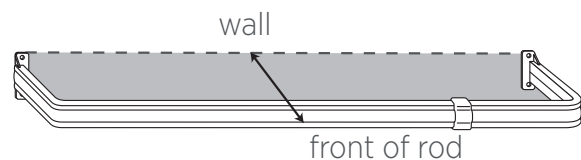

PROJECTION

Outside rod measurement. It is the distance from the mounting surface to the front of the curtain rod.