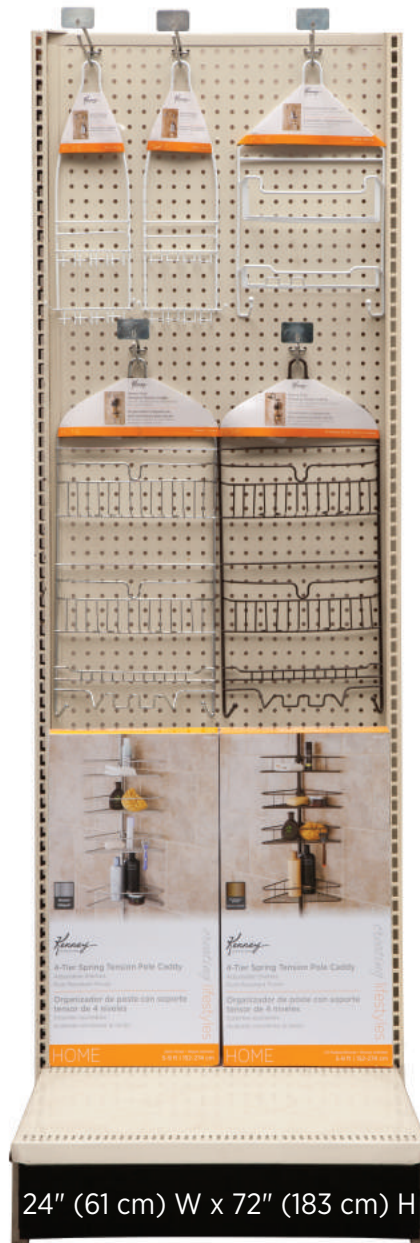

24" (61 cm) W x 72" (183 cm) H

PRODUCT #	DESCRIPTION	PAGE #
KN614121	HANGING CADDY - 17" X 10" X 4" - WHITE	PAGES 37-38
KN614151	HANGING CADDY - 11" X 24" X 4.5" - CHROME	PAGES 37-38
KN625051	HANGING CADDY - 17.75" X 4" X 3.5" - WHITE	PAGES 37-38
KN614153	HANGING CADDY - 11" X 24" X 4.5" - ORB	PAGES 37-38
KN61513V1	4-TIER TRIANGLE POLE CADDY - OIL RUBBED BRONZE	PAGES 39-40
KN61515V1	TRIANGLE BASKET POLE CADDY - SATIN NICKEL	PAGES 39-40