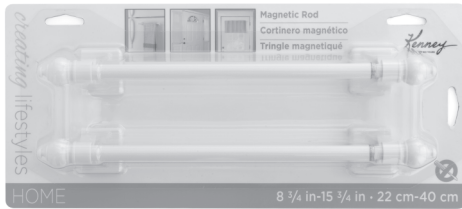

7/16" (11 MM) PETITE CAFÉ RODS

	ITEM #	DESCRIPTION	CASE PACK	UPC	PACKAGING
	KN40343	16"-28" (41 CM-71 CM) PETITE CAFÉ MAGNETIC ROD SATIN SILVER	4	042437511339	SLIDE BLISTER
	KN40344	16"-28" (41 CM-71 CM) PETITE CAFÉ MAGNETIC ROD WHITE	4	042437403443	SLIDE BLISTER
	KN40345	8.75"-15.75" (22 CM-40 CM) PETITE SIDELIGHT MAGNETIC ROD TWIN PACK, WHITE	4	042437403450	SLIDE BLISTER

Sidelight magnetic rod packaging