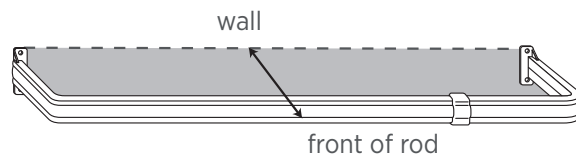

PROJECTION

Outside rod measurement. It is the distance from the mounting surface to the front of the curtain rod.