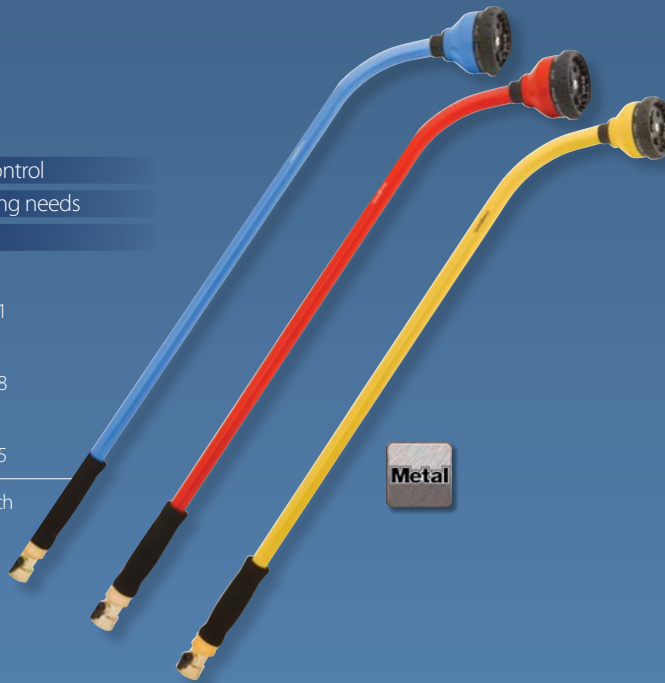

10-Pattern 32" Watering Wand

Built-in water shut-off and flow control

10 Different patterns for all watering needs

For gentle watering

GB8680B	Blue
MOQ	6
UPC	0 42206 85017 1
GB8680R	Red
MOQ	6
UPC	0 42206 85018 8
GB8680Y	Yellow
MOQ	6
UPC	0 42206 85019 5

GB8680-12	Mixed set, 4 each of above
MOQ	1 Case