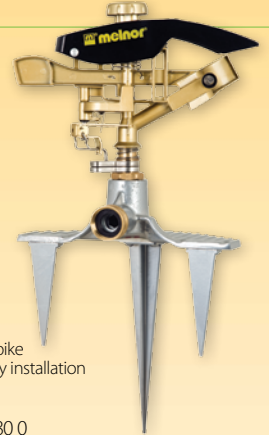

Metal

9536CH Metal Pulsating Sprinkler with Step Spike

- Waters up to 85' diameter circle
 - Allows unit to unit connections
 - Step metal spike allows easy placement in hard soil and resists breaking
 - Durable metal head
- MOQ** 6 (9536CH)
UPC 0 42206 14599 4

Metal

9580 Metal Pulsating Sprinkler with Step Spike

- Waters up to 106' diameter circle
 - Super heavy-duty, three pronged, step spike
 - Metal spikes allow easy installation into hard soils
- MOQ** 4 (9580)
UPC 0 42206 09580 0