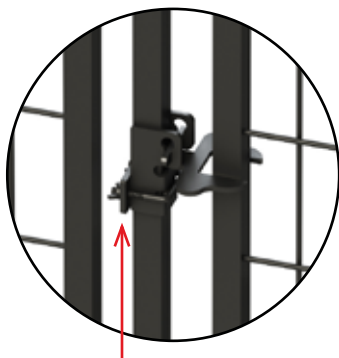

Drop down latch for easy opening and secure closure