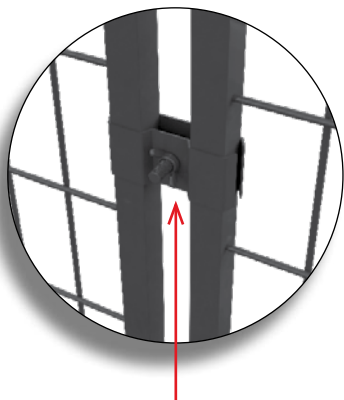

Tool free clamps make for simple assembly