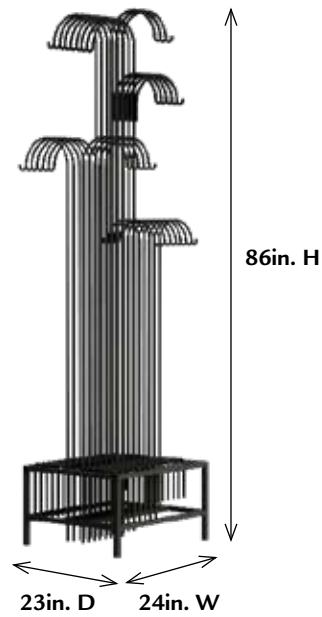

Shepherd Hook Display Kit

ITEM 698239

ITEM #	DESCRIPTION	QTY
698239	Shepherd Hook Display - Empty	1
654812	Round Rod Single Shepherd Hook - 48in.	16
656441	Round Rod Single Shepherd Hook - 64in	8
658429	Round Rod Single Shepherd Hook - 84in.	6
658436	Round Rod Offset Shepherd Hook - 84in.	6