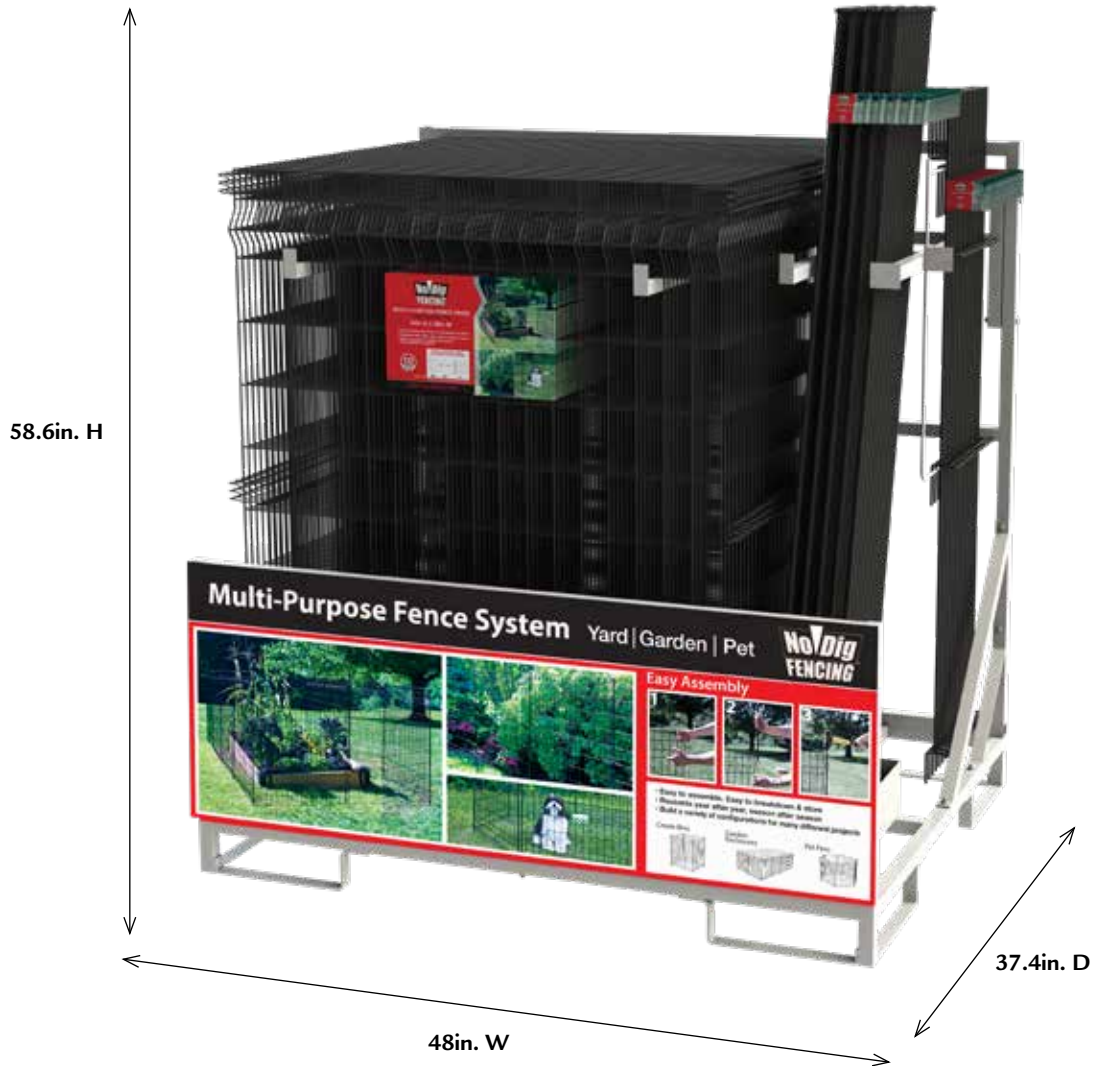

Multi-Purpose Fence Rack

ITEM 697758

ITEM #	DESCRIPTION	QTY
697758	Multi-Purpose Fence KD Rack	1
795010	44in. H x 36in. W Multi-Purpose Panel	36
795027	56in. H Multi-Purpose Post	40
795027	44in. H Multi-Purpose Latch	10