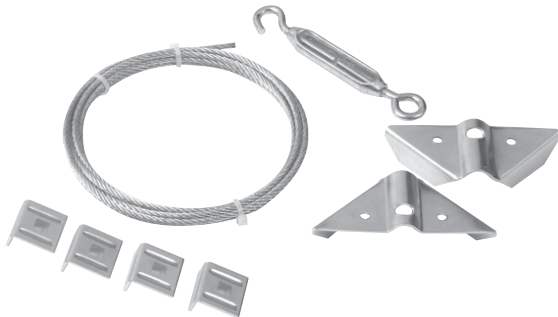

Includes: 2 corner brackets,
4 cable clamps, 1 hook and
eye turnbuckle;
Furnished w/carriage bolts,
hex nuts, washers and screws

CODE	MATERIAL	FINISH	PACKAGE	PACK
35944	Stainless Steel	SS	Clamshell	5/40
35943	Steel	Zinc	Clamshell	5/40