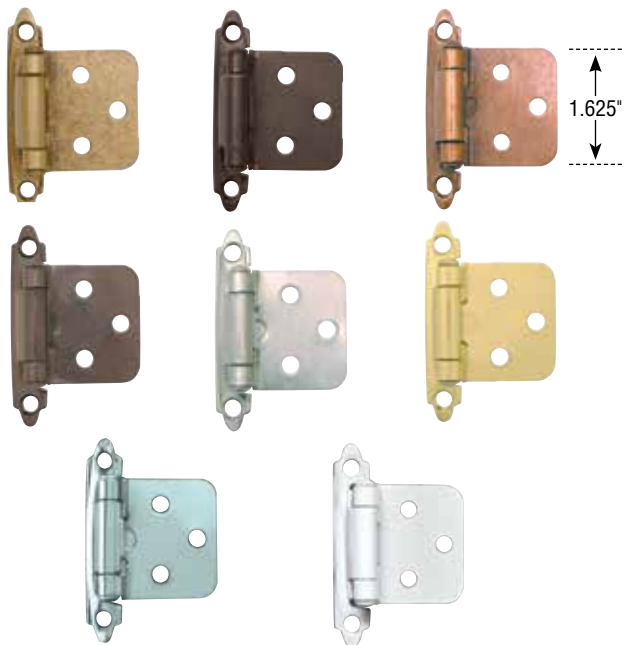

SELF-CLOSING HINGES

Flush Type Hinges – 1.625" w

CODE	FINISH	PACK
FLUSH TYPE HINGES		
34900R1	Antique Brass	25
34901R1	Oil Rubbed Bronze	25
34902R1	Antique Copper	25
34904R1	Satin Nickel	25
34910R1	Polished Brass	25
34920R1	Chrome Plated	25
34912R1	White	25
Polybagged in Pairs with Screws