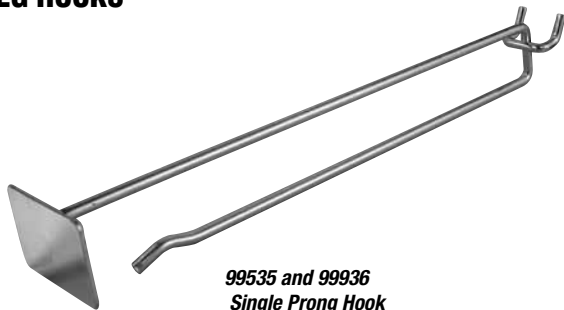

PEG HOOKS

99535 and 99936
Single Prong Hook

CODE	LENGTH	DUTY	PACKAGE	PACK
SINGLE PRONG HOOK				
99535	10"	Heavy .212"	Bulk	50/100
99936	14"	Extra Heavy .250"	Bulk	50/100

One piece; All metal construction;
Scanning plate: 2-1/8" W x 1-3/16"H;
Fits standard peg board holes