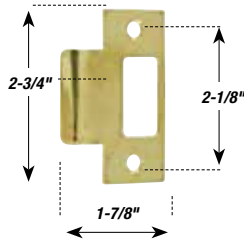

STRIKE PLATES - LATCHBOLT STRIKE PLATES

Cylindrical latchbolt "T" strike plates;
Furnished w/screws

CODE	FINISH	PACKAGE	PACK
58154	Brass/US3	Card	6/120
72016	Brass/US3	Polybag w/UPC	20/200
72018	Stainless Steel/US32	Polybag w/UPC	20/200

Adjustable latchbolt strike plate;
Packageed w/ shims and screws

CODE	SIZE	FINISH	PACKAGE	PACK
58115	4-7/8" x 1-5/16"	Brass/US3	Card	6/120
58111	2-3/4" x 2"	Brass/US3	Card	6/120
58112	2-3/4" x 2-1/2"	Brass/US3	Card	6/120
58118R1	2-3/4" x 1-5/16"	Brass/US3	Card	6/120
58119	2-3/4" x 1-5/16"	Satin Nickel/US15	Card	6/120
58120	2-3/4" x 1-5/16"	Oil Rubbed Bronze	Card	6/120