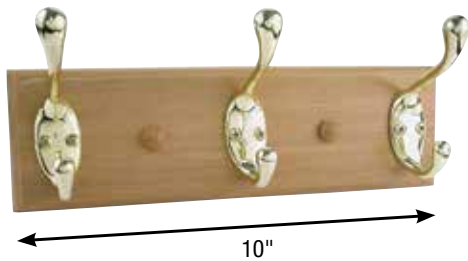

MULTI-HOOK WALL MOUNTS

CODE	HOOK FINISH	WOOD FINISH	PACKAGE	PACK
37072	Brass/US3	Oak	Card	3/30
37073	Chrome/US26	Natural Maple	Card	3/30
37071	Satin Nickel/US15	White Board	Card	3/30

Heavy duty zinc hooks
10" Overall length wood board
3-3/4" Projection
4-1/2" Overall hook length
Furnished w/screws