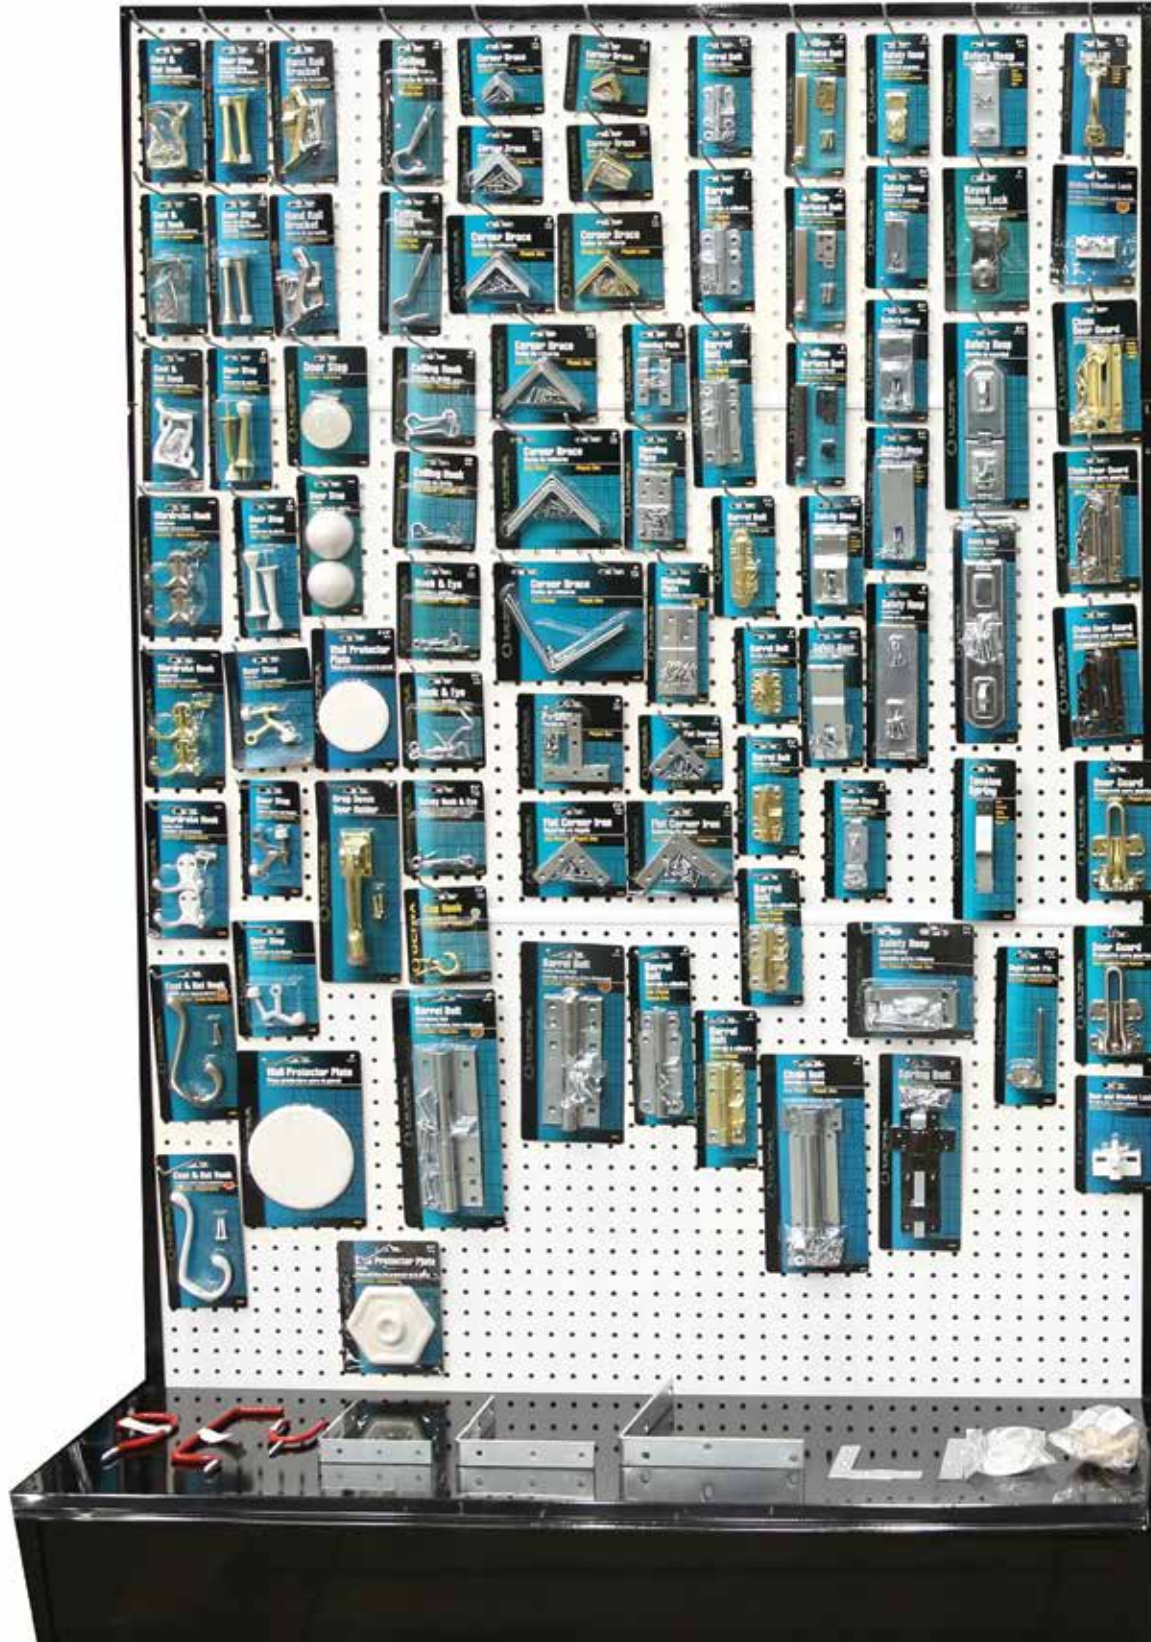

8' BUILDER'S HARDWARE

Kit Item #: 399930

Includes 178 items, 570 pieces

BUILDER'S HARDWARE PLANOGRAMS

- Coat Hooks
- Doorstops
- Screw Hooks & Eyes
- Braces
- Hasps
- Barrel Bolts
- Window Security
- Door Security
- Door Hinges
- Piano Hinges
- Utility Hinges
- Strap Hinges
- Tee Hinges
- Gate Hardware
- Screen & Storm Door Hardware
- Shelf Brackets
- Storage Hooks