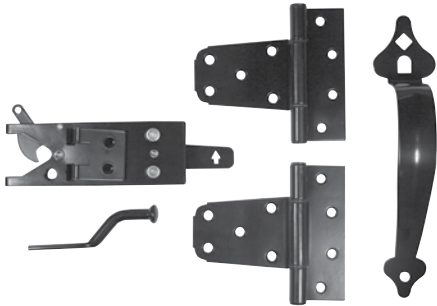

KIT FOR ALUMINUM GATES

For narrow mounting construction gates

CODE	MATERIAL	FINISH	PACKAGE	PACK
35924	Steel	White	Clamshell	5/15
35925	Steel	Black	Clamshell	5/15