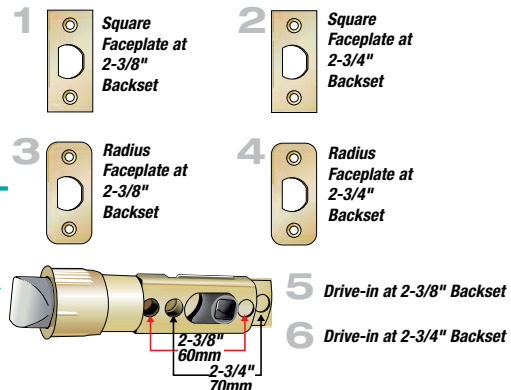

ULTRA SECURITY

The Smart Choice For Security & Style

PLUS

RITTENHOUSE SERIES Tulip Knob

- Limited lifetime warranty
- Grade 3
- KW1
- Removable 5 Pin tumbler cylinder
- Reversible, non-handed
- Fits doors 1-3/8" to 1-3/4" thick
- Fits standard 2-1/8" installation hole
- High security 1" throws on deadbolts
- Double Combo (2 Entries & 2 Deadbolts KA within pack)
- Bed & Bath mini screw driven emergency opening

RESIDENTIAL LOCKSETS

CLAMSHELL	POLISHED BRASS / US3	SATIN NICKEL / US15	ANTIQUE BRASS / US5	OIL RUBBED BRONZE / US10B	DULL CHROME / US26D	FUNCTION	KEYWAY	LATCH	PACKAGE	PACK
	44030	43915	44041	—	43936	Entry KD	KW1	6-Way Adjustable	Clamshell	6/24
	44035	43916	44042	44502	44076	Entry K3	KW1	6-Way Adjustable	Clamshell	6/24
	44045	43918	44044	44504	43947	Bed/Bath	KW1	6-Way Adjustable	Clamshell	6/24
	300x26	—	—	—	—	Bed/Bath (split finish)	—	6-Way Adjustable	Clamshell	6/24
	44040	43917	44043	44505	43946	Hall/Closet	—	6-Way Adjustable	Clamshell	6/24
	44250	43919	44251	—	44252	Dummy	—	6-Way Adjustable	2/Clamshell	6/24
	44002	—	—	—	—	Combo - Entry & Single Cyl. Deadbolt KD	KW1	6-Way Adjustable	Clamshell	3/12
	44000	44155	44009	44508	44017	Combo - Entry & Single Cyl. Deadbolt K3	KW1	6-Way Adjustable	Clamshell	3/12
	44005	44157	43986	44509	44156	Combo - Entry & Double Cyl. Deadbolt K3	KW1	6-Way Adjustable	Clamshell	3/12

6-way adjustable latch includes drive in latch, square faceplate, radius faceplate and is adjustable to both 2-3/8" and 2-3/4" backsets. Also included are both square and radius strike plates

6-WAY ADJUSTABLE

Fits 2-3/8" and 2-3/4" backset latchbolt, square corner, 1/4" radius and round face strike plate

Includes Drive-in Adjustable Latch with Radius Corner and Square Corner Faceplates.