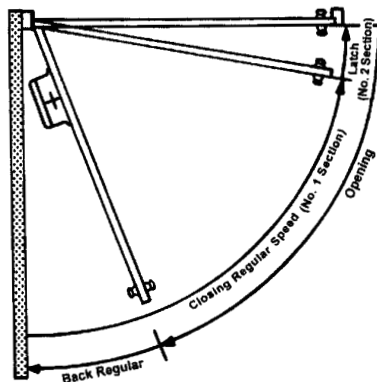

*The following registered trademark is not owned, associated with or connected in any way with Ultra Hardware Products LLC and is used herein for illustrative purposes only.