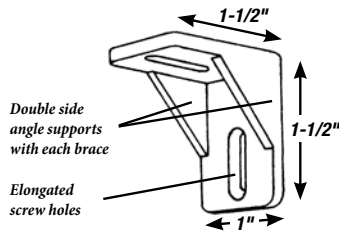

CORNER BRACES

CODE	FINISH	PACKAGE	PACK
16492	White Polyethylene	100/Box	1/10