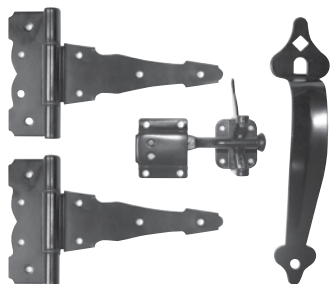

Decorative gate kit with
self adjusting gate latch

CODE	MATERIAL	FINISH	PACKAGE	PACK
35923R1	Steel	Black	Clamshell	5/20