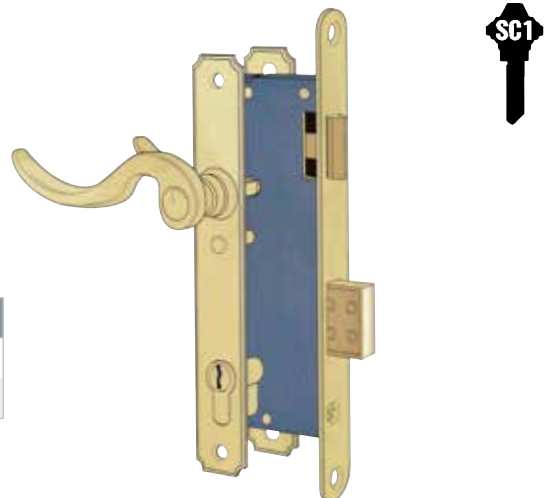

NARROW STILE STORM DOOR LOCKSET

Heavy duty; Forged solid brass; Fits all doors from 1-3/8" to 1-7/8" thick; Narrow stile backset 1-3/4"; Solid brass face plates 1-1/8" W x 8-1/4" H; Solid brass lever 4-1/2" long; Single unit assembly with reversible latch; Key operated outside-turn knob operated inside; Rekeyable 5 pin tumbler cylinder; Double locking with spring latch & deadbolt; 1-1/2" Posts internally threaded

SOLID BRASS

CODE	KEYWAY	TYPE	FINISH	PACKAGE	PACK
44625	SC1	Complete	Brass	Box	1/10
44627	SC1	Body Only	Brass	Box	1/10