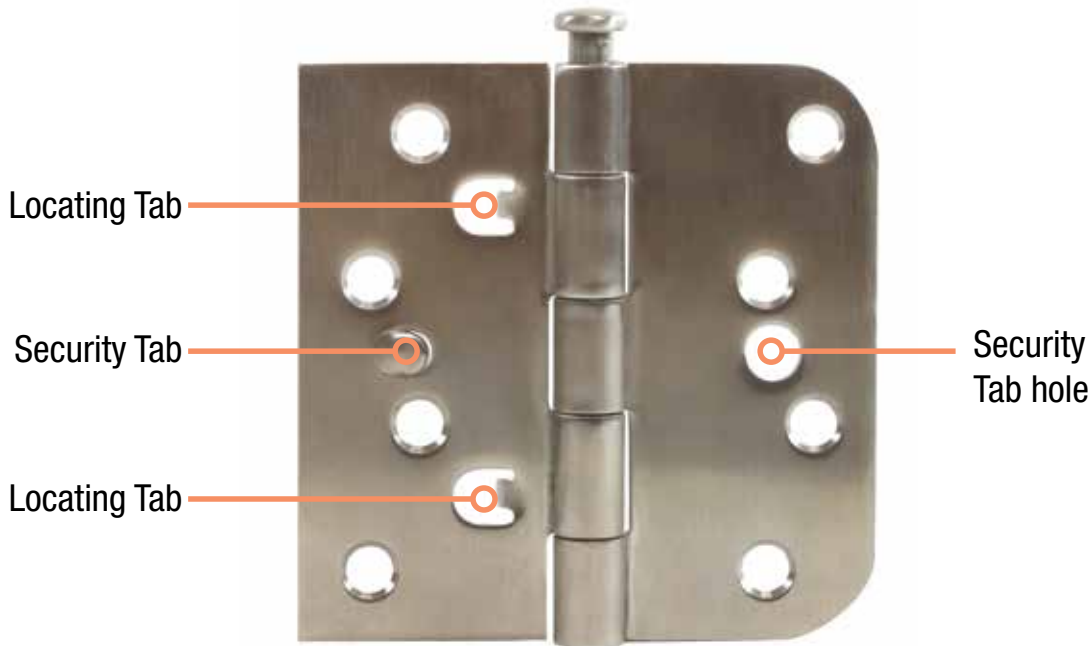

- Square Zinc Finish *or*
- Round Zinc Finish

■ Hinges

From light duty, to security & locating tab, to spring, Ultra® Hardware has the right hinge to meet the needs of retailers, contractors, builders and OEM manufacturers. Available in traditional and contemporary finishes and package appropriately for all classes of trade, you're sure to find just the right hinge to service your market.