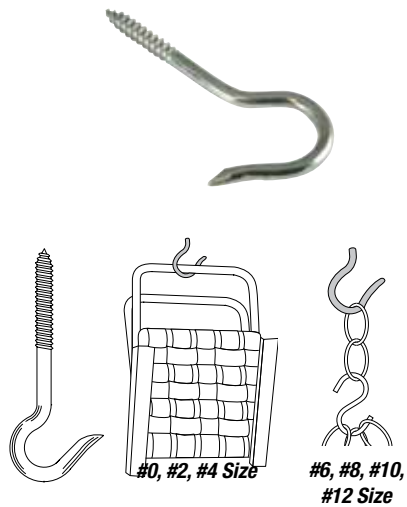

**CARDED WIRE GOODS -
CLOTHESLINE/SWING HOOK**

ZINC PLATED – STEEL

CODE	SIZE	WIRE DIA.	PACKAGE	PACK
61335	3-3/4"	.283	2/Card	10/100

**CARDED WIRE GOODS -
CEILING HOOKS**

ZINC PLATED – STEEL

CODE	SIZE	OVERALL LENGTH	WIRE DIA.	PACKAGE	PACK
61074	#0	4-15/16"	.306	2/Card	10/100
61321	#2	4-7/16"	.262	2/Card	10/100
61440	#3	4-1/8"	.24	2/Card	10/100
61322	#4	3-7/8"	.225	2/Card	10/100
61323	#6	3-3/8"	.192	3/Card	10/100
61324	#8	2-9/16"	.162	4/Card	10/100
61325	#10	2-1/16"	.135	5/Card	10/100
61326	#12	1-11/16"	.105	6/Card	10/100
61073	#14	1-5/16"	.080	8/Card	10/100
61504	#0	4-15/16"	.306	Bulk w/UPC	20/200
61407	#2	4-7/16"	.262	Bulk w/UPC	20/200
61423	#3	4-1/8"	.24	Bulk w/UPC	20/200
61408	#4	3-7/8"	.225	Bulk w/UPC	20/200