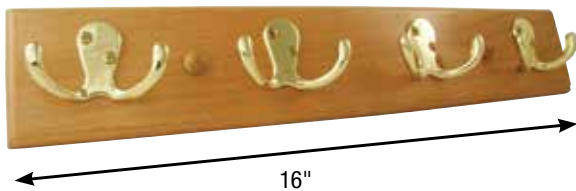

MULTI-HOOK WALL MOUNTS

CODE	HOOK FINISH	WOOD FINISH	PACKAGE	PACK
37072	Brass/US3	Oak	Card	3/30
37073	Chrome/US26	Natural Maple	Card	3/30
37071	Satin Nickel/US15	White Board	Card	3/30

Heavy duty zinc hooks
10" Overall length wood board
3-3/4" Projection
4-1/2" Overall hook length
Furnished w/screws