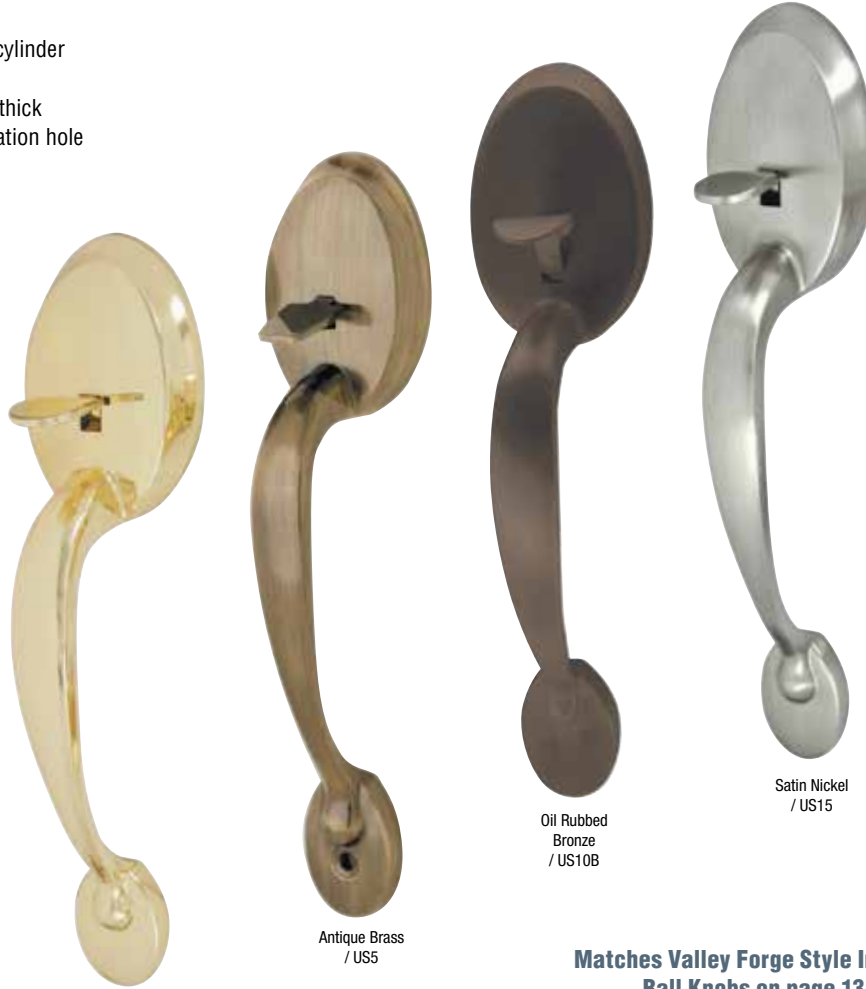

Extra remote # 43340

ULTRA SECURITY

The Smart Choice For Security & Style

PLUS

CHELTENHAM SERIES HANDLE SET

- Limited lifetime warranty
- Grade 3 • KW1
- Removable 5 Pin tumbler cylinder
- Reversible, non-handed
- Fits doors 1-3/8" to 1-3/4" thick
- Fits standard 2-1/8" installation hole
- High security 1" throws on deadbolts
- 6-way adjustable latch
- Display window box

Polished Brass / US3

Antique Brass / US5

Oil Rubbed Bronze / US10B

Satin Nickel / US15

Matches Valley Forge Style Interior Ball Knobs on page 13

Exterior Deadbolt Style

Exterior Thumb Piece Style

Interior Hardware Style

RESIDENTIAL LOCKSETS

ULTRA SECURITY

The Smart Choice For Security & Style

PLUS

GLADWYNE SERIES HANDLE SET

- Limited lifetime warranty
- Grade 3 • KW1
- Removable 5 Pin tumbler cylinder
- Reversible, non-handed
- Fits doors 1-3/8" to 1-3/4" thick
- Fits standard 2-1/8" installation hole
- High security 1" throws on deadbolts
- 6-way adjustable latch
- Display window box