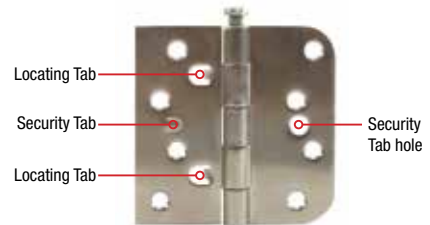

CODE	SIZE	GAUGE	PIN TYPE	FINISH	SCREWS				PACK	CASE
					QTY	SIZE	LENGTH	TYPE		
34984	4" x 4"	2.5mm	RP	Satin Nickel/US15	8	#10	1	WS T17	Bulk	100
34985	4" x 4"	2.5mm	RP	Oil Rubbed Bronze/US10B	8	#10	1	WS T17	Bulk	100
34986	4" x 4"	2.5mm	RP	Bright Satin Brass/US4B	8	#10	1	WS T17	Bulk	100
34987	4" x 4"	2.5mm	RP	Stainless Steel/US32D	8	#10	1	WS T17	Bulk	100
35965	4" x 4"	2.5mm	RP	Pure White/USPPW	8	#10	1	WS T17	Bulk	100
35966	4" x 4"	2.5mm	RP	ORB - Copper Tint /US10BC	8	#10	1	WS T17	Bulk	100