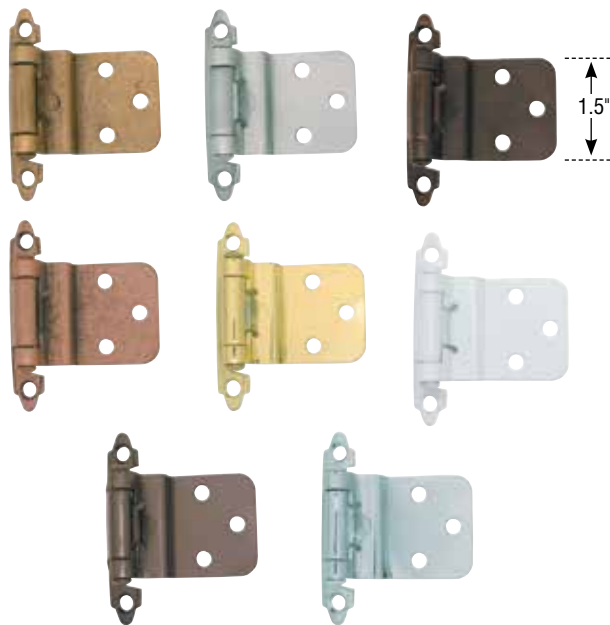

3/8" Inset Hinges – 1.5" w

CODE	FINISH	PACK
INSET HINGES		
34905R1	Antique Brass	25
34906R1	Satin Nickel	25
34908R1	Oil Rubbed Bronze	25
34911R1	Antique Copper	25
34915R1	Polished Brass	25
34918R1	White	25
34921R1	Chrome Plated	25
Polybagged in Pairs with Screws		

TRUSS HEAD COMBO DRIVE MACHINE SCREWS

CODE	DESCRIPTION	BOX QTY.	PACKAGE	PACK
64609	#8 x 1" Brass	500	500 Screws per Box	1/20
64604	#8 x 1-1/4" Brass	500	500 Screws per Box	1/10
64608	#8 x 1-3/4" Brass	500	500 Screws per Box	1/10
64612	#8-32 x 2" Brass	500	500 Screws per Box	1/10

**The following registered trade name or trade mark is not owned, associated with or connected in any way with Ultra Hardware Products LLC and is used herein for illustrative purposes only