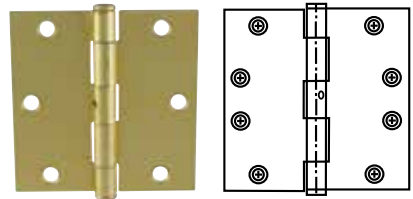

SQUARE CORNER — PLAIN BEARING
Non-Removable Pin - Set Screw

- Furnished with screws

Template
hole pattern

STEEL
HINGES

CODE	SIZE	GAUGE	PIN TYPE	FINISH	SCREWS				PACK	INNER	MASTER
					QTY	SIZE	LENGTH	TYPE			
BOX											
35212	3-1/2" x 3-1/2"	2.2mm	NRP SS	Satin Brass/US4	12	#9	.75	WS T17	2/Box	1	50
35151	4-1/2" x 4-1/2"	3.4mm	NRP SS	Satin Chrome/US26D	24	#12	1.25	WS	3/Box	6	12
					24	#12-24	.5	MS			
35152	4-1/2" x 4-1/2"	3.4mm	NRP SS	Grey Primed/USP	24	#12	1.25	WS	3/Box	6	12
					24	#12-24	.5	MS