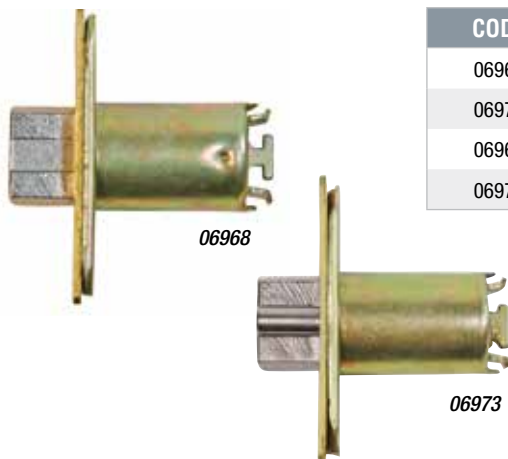

CYLINDRICAL 2-3/8" BACKSET LATCHES

CODE	TYPE	FINISH	PACKAGE	PACK
06968	Springlatch	Brass US3	Bulk	20/200
06973	Deadlatch	Brass US3	Bulk	20/200
06969	Springlatch	Stainless US32	Bulk	20/200
06974	Deadlatch	Stainless US32	Bulk	20/200

*The following registered trade name or trade mark is not owned, associated with or connected in any way with Ultra Hardware Products LLC and is used herein for illustrative purposes only.