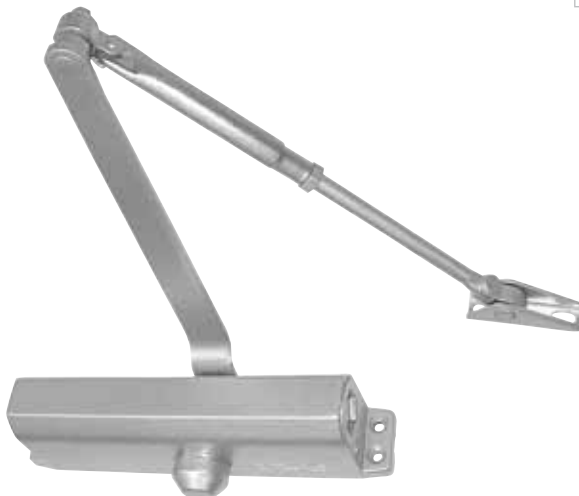

CODE	SIZE	HOLE CENTERS	FINISH	PACKAGE	PACK
16146	#3	8-3/16" x 3/4"	Aluminum	Box	1/10
16147	#4	9-1/16" x 3/4"	Aluminum	Box	1/10
16148	#5	9-1/16" x 3/4"	Aluminum	Box	1/10