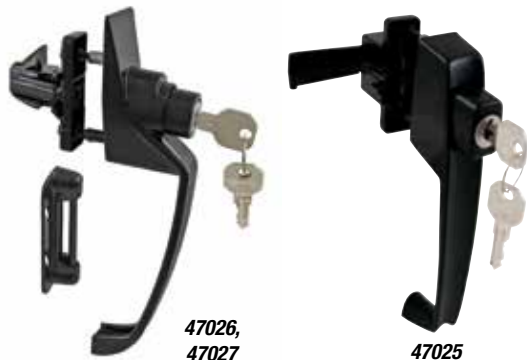

PUSH-BUTTON LOCKSET

CODE	HOLE CENTER	FINISH	PACKAGE	PACK
47026	1-1/2"	Black	Card	5/40
47027	1-3/4"	Black	Card	5/40
47025	1-3/4"	Black	Card	5/40

Fits outswinging doors 7/8" to 1-1/4" thick;
 Heavy duty zinc die cast; Anti-lockout feature;
 Double-coated baked-on electrostatic black enamel;
 Installs in three 1/4" holes; Locking unit furnished w/calibrated metal spindle & spring; Furnished w/ resilient strike