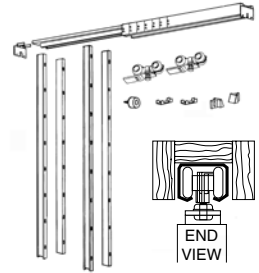

POCKET DOOR FRAME KIT

Standard Duty

For doors up to 3' wide and up to 6'8" high;
For doors 1-3/8" – 1-3/4" thick;
Jump-proof track and rollers;
Galvanized steel box track;
Real wood splint studs, steel encased for rigidity and to prevent fastener penetration into the pocket;
Ball bearing hangers;
Contents: 1 Header Assembly, 2 Pair Split studs, 2 Heavy Duty Ball Bearing Hangers, 2 Door Mounting Plates, 1 Bumper Stop, 1 Pair Door Guides, 1 Adjusting Wrench

CODE	SIZE	PACKAGE	PACK
61215	125lbs.	Display Box	1

GRAVITY PIVOT HINGE SET

Packed in sets: one set per door;
Furnished w/hinges (2) and screws

CODE	FINISH	SET QTY.	PACKAGE	PACK
60857	Brass	One (1) Door	Card	5/50
96623	Brass	Two (2) Doors	Card	10/100

Locks

Overall size: 2-1/2"w by 2-3/4" h;
Non-handed;
Fits all 1-3/8" to 1-3/4" pocket doors

PREMIUM FINISH

CODE	FINISH	TYPE	PACKAGE	PACK
49500	Brass	Passage	Box	6/72
49601	Satin Nickel	Passage	Card	6/72
49602	Oil Rubbed Bronze	Passage	Card	6/72
49505	Brass	Privacy	Box	6/72
49606	Satin Nickel	Privacy	Card	6/72
49607	Oil Rubbed Bronze	Privacy	Card	6/72

LID SUPPORT

Steel construction;
Furnished w/screws

CODE	FINISH	TYPE	PACKAGE	PACK
60869	7"	Brass	1 Pr/Card	5/50

Steel construction;
Furnished w/screws

CODE	SIZE	FINISH	PACKAGE	PACK
60870	10"	Brass	1 Pr/Card	5