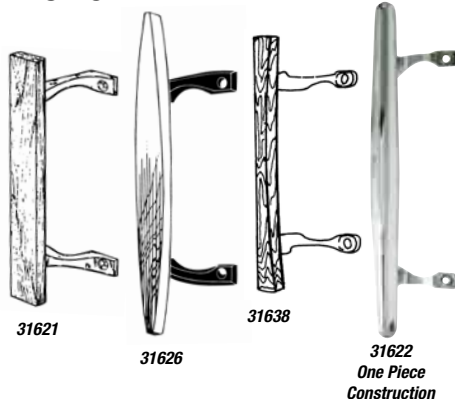

PATIO DOOR LOCK KEEPER

Fits most patio locks;
Adjustable with elongated holes;
2-3/4" long x 3/4" wide;
Furnished w/screws

CODE	MATERIAL	FINISH	PACKAGE	PACK
41021	Zinc	Chrome	Polybag	50/1000

SCREEN DOOR LOCK

Outside pull, inside lock and keeper

CODE	MATERIAL	FINISH	PACKAGE	PACK
45006	1-3/4" W x 3" L	Black	Card	12/96

PATIO DOOR LOCKS

Flush mount; 7-1/4" L x 7/8" W with 6-5/8" hole centers; Fits 7" cut-out;
Outside with knock-out plug;
Furnished w/ installation screws & standard lock keeper;
2 Keys w/ keyplug

CODE	MATERIAL	TYPE	FINISH	PACKAGE	PACK
NITE LATCH					
44881	Zinc	w/ Keyplug	Chrome	Box	1/96
NO LATCH					
44873	Zinc	w/o Keyplug	Chrome	Box	1/96
44870	Zinc	w/Keyplug	Chrome	Box	1/96

KEY PLUG CYLINDER

Fits sliding door locks:
Codes 44873, 44871, 44881, 44878, & 44870;
Tailpiece: 1/8" diameter;
Wafer cylinder;
Furnished w/ 2 keys

CODE	KEYED	KEYWAY	O.D.	PACKAGE	PACK
58420	KD	B-1	1"	Polybag	10/750
58422	KD	B-1	1-1/8"	Polybag	10/750

SLIDING PATIO DOOR FOOT LOCK

Step-lock; Locks in open position

CODE	MATERIAL	FINISH	PACKAGE	PACK
45000	Zinc	Aluminum	Card	12/192

SLIDING DOOR PULLS

CODE	HANDLE	O.L.	HOLE CENTER	PACKAGE	PACK
31621	Teakwood	9"	6-5/8"	Polybag	12/96
31638	Teakwood	10"	6-5/8"	Polybag	10/60
31626	Teakwood	11"	6-5/8"	Polybag	10/60
31622	Chrome	10"	6-5/8"	Polybag	12/96

Zinc die cast mounting brackets;
Weather resistant finish;
Fits most patio doors;
Furnished w/ installation screws