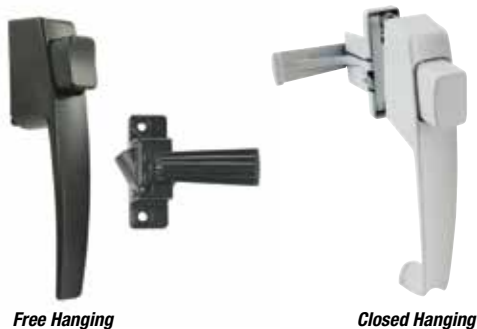

Solid Strike

CODE	HOLE CENTER	TYPE	FINISH	PACKAGE	PACK
47015	1-3/4"	Closed Handle	Aluminum	Card	5/60
47020	1-3/4"	Closed Handle	Black	Card	5/60
47016	1-3/4"	Closed Handle	White	Card	5/60
47012	1-3/4"	Free Hanging	Black	Card	5/60
47011	1-3/4"	Free Hanging	Aluminum	Card	5/60
47013	1-3/4"	Free Hanging	White	Card	5/60

Fits outswinging doors 7/8" to 1-1/4" thick;
Zinc die cast; Installs in three 1/4" holes; Anti-lockout feature;
Converts to key locking set with key lock unit