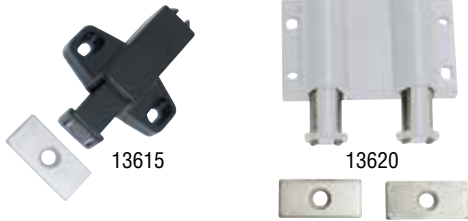

MAGNETIC CATCHES *continued*

Mini Touch Latch

CODE	TYPE	FINISH	PACK
SINGLE			
13600	Round	White	50
13615	Square	Black	50
DOUBLE			
13620	Round	White	50

Polybagged with Screws

MAGNETIC LATCHES

Touch Latches