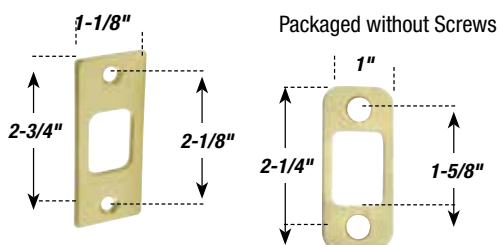

CODE	CORNER	FINISH	PACKAGE	PACK
58167	Radius	Brass/US3	Card	10/600
58168	Radius	Satin Nickel/US15	Card	10/600
58085R1	Radius	Brass/US3	Polybag w/UPC	10/600
58103	Square	Brass/US3	Polybag w/UPC	10/300
58101	Square	Antique Brass/US5	Polybag w/UPC	150/600