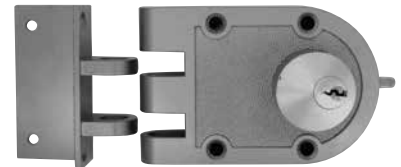

MASSIVE SURFACE BOLT RIM

Single Cylinder Operates Inside by Thumb-Turn & Outside by Key
Bolt is 1-1/16" High x 5/8" Thick & Extends a Full 1" from the Lock Case

CODE	TYPE	FINISH	PACKAGE	PACK
606	Single Cylinder	Brass	Clamshell	6/24

RESIDENTIAL LOCKSETS

JIMMY-PROOF TUBULAR CYLINDER DEADLOCK – 4 KEYS

Solid Steel 1/2" dia.
Locking Vertical Bolts
Pick Resistant
Max Security

CODE	TYPE	FINISH	PACKAGE	PACK
707B	Single Cylinder	Brass	Clamshell	6/24

JIMMY-PROOF DEADLOCKS

Jimmy-proof lock with shutterguard; Fits doors 1-1/4" to 2-1/4" thick;
Double cylinder features cylinders both inside and outside for extra protection on glass pane door; Surface installation requires one 1-1/4" diameter hole; Furnished w/ angle strike bracket

Double

CODE	TYPE	FINISH	PACKAGE	PACK
44860	Single Cylinder	Brass	Clamshell	5/20
44861	Single Cylinder	Silver	Clamshell	5/20
44850	Double Cylinder	Brass	Clamshell	5/20

RIM CYLINDER NIGHT LATCH

For doors 1-3/8" to 2-1/2" thick; Requires 1-1/4" diameter hole;
Surface installation, no mortising required; Hold back bolt-stop button on 43300; Key outside, turn knob inside; Features exclusive deadlock;
Furnished w/ angle strike bracket

CODE	TYPE	KEYWAY	FINISH	PACKAGE	PACK
43300	Nightlatch	Y1	Brass	Clamshell	6/24
43310	Deadlatch	SE1	Brass	Clamshell	6/36