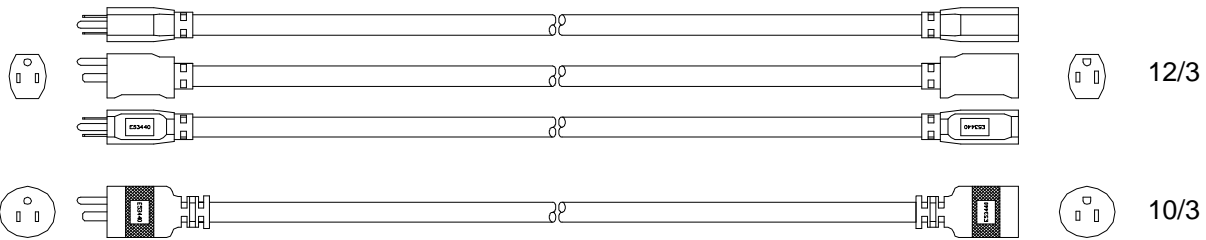

## PRODUCT SPECIFICATION

**CATALOG NUMBER:** See table below  
**DESCRIPTION:** SJTW extension cord with power indicator light in the cord connector  
**APPROVALS:** UL Listed and CSA Certified (16-12 ga) or CUL Listed Outdoor Use Cord Set

### CONSTRUCTION PARAMETERS:

Cable type: SJTW  
 Conductor: See table below  
 Cable jacket material: PVC  
 Cable jacket color: Yellow  
 Overall cable O.D. (nom): See table below  
 Cord rating: Hard Usage per the National Electrical Code  
 Cable legend type: Indent print

*Note: Plug and cord connector style may vary*

Attachment plug configuration: NEMA 5-15P  
 Cord connector configuration: NEMA 5-15R  
 Plug and connector material: Clear PVC, with neon power indicator lamp in the cord connector

### ELECTRICAL AND ENVIRONMENTAL PROPERTIES:

Cable temperature rating: -40 to +60 °C  
 Nominal operating voltage: 125 VAC  
 Maximum operating current: See table below

Catalog no.	Gauge	Length	Conductor	Cable O.D.	Current rating
02587	12/3	25 ft	65/30 BC	0.420 in	15A
02588		50 ft			
02589		100 ft			
02687	10/3	25 ft	104/30 BC	0.567 in	
02688		50 ft			
02689		100 ft			