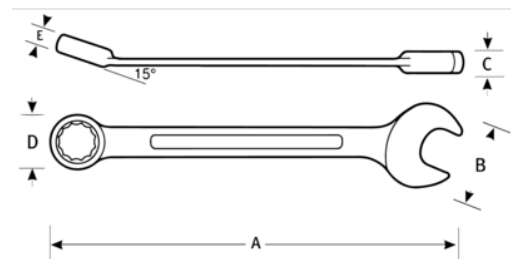

1206MSC - 1236MSC
SUPERCOMBO® Combination
Wrench 12 Point, Metric

PRODUCT DETAILS

- SUPERCOMBO® open end has specially designed grooves that direct wrench force away from fastener corners
- SUPERTORQUE® box opening design allows application of higher torque without rounding or deforming hex fastener points. No contact is made at the corners. Instead, wrenching forces are placed on the flat surfaces behind the points
- May be used on all common hex (6 point) fasteners with considerable advantage over conventional box end wrenches to increase both hand tool flexibility and economy